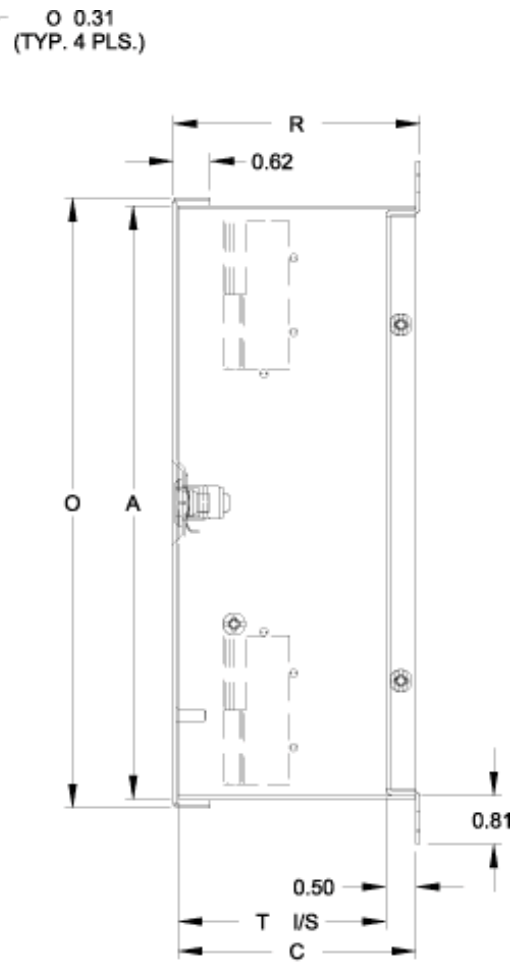

Side View

Part No.	Wrapper Size	Wrapper Size			Mounting Centers			Overall Dimensions				Ship Wt. Lbs
		A	B	C	D	E	P	R	S	T	O	
N1WS864	4" Deep	8.00	6.00	4.00	8.75	5.00	6.28	4.16	9.50	3.50	8.28	5
N1WS1084		10.00	8.00	4.00	10.80	7.00	8.28	4.16	11.50	4.00	10.28	7
N1WS12104		12.00	10.00	4.00	12.80	9.00	10.28	4.16	13.50	4.00	12.28	10
N1WS16124		16.00	12.00	4.00	16.80	11.00	12.28	4.16	17.50	4.00	16.28	14
N1WS20164		20.00	16.00	4.00	20.80	15.00	16.28	4.16	21.50	4.00	20.28	20
N1WS24204		24.00	20.00	4.00	24.80	19.00	20.28	4.16	25.50	4.00	24.28	28
N1WS866	6" Deep	8.00	6.00	6.00	8.80	5.00	6.28	6.16	9.50	6.00	8.28	6
N1WS1086		10.00	8.00	6.00	10.80	7.00	8.28	6.16	11.50	6.00	10.28	9
N1WS12106		12.00	10.00	6.00	12.80	9.00	10.28	6.16	13.50	6.00	12.28	11
N1WS16126		16.00	12.00	6.00	16.80	11.00	12.28	6.16	17.50	6.00	16.28	16
N1WS20166		20.00	16.00	6.00	20.80	15.00	16.28	6.16	21.50	6.00	20.28	22
N1WS24206		24.00	20.00	6.00	24.80	19.00	20.28	6.16	25.50	6.00	24.28	31
N1WS868	8" Deep	8.00	6.00	8.00	8.80	5.00	6.28	8.16	9.50	8.00	8.28	7
N1WS1088		10.00	8.00	8.00	10.80	7.00	8.28	8.16	11.50	8.00	10.28	10
N1WS12108		12.00	10.00	8.00	12.80	9.00	10.28	8.16	13.50	8.00	12.28	13
N1WS16128		16.00	12.00	8.00	16.80	11.00	12.28	8.16	17.50	8.00	16.28	18
N1WS20168		20.00	16.00	8.00	20.80	15.00	16.28	8.16	21.50	8.00	20.28	26
N1WS24208		24.00	20.00	8.00	24.80	19.00	20.28	8.16	25.50	8.00	24.28	34

Data subject to change without notice