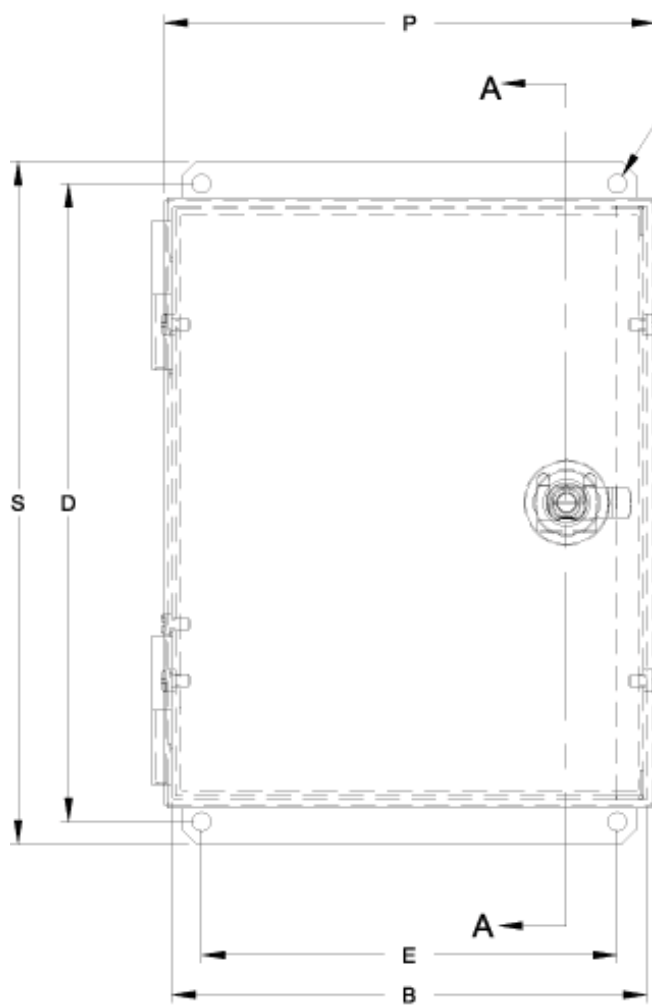

Front View

Side View

Part No.	Wrapper Size	Wrapper Size			Mounting Centers			Overall Dimensions				Ship Wt. Lbs
		A	B	C	D	E	P	R	S	T	O	
N1WS864	4" Deep	8.00	6.00	4.00	8.75	5.00	6.28	4.16	9.50	3.50	8.28	5
N1WS1084		10.00	8.00	4.00	10.80	7.00	8.28	4.16	11.50	4.00	10.28	7
N1WS12104		12.00	10.00	4.00	12.80	9.00	10.28	4.16	13.50	4.00	12.28	10
N1WS16124		16.00	12.00	4.00	16.80	11.00	12.28	4.16	17.50	4.00	16.28	14
N1WS20164		20.00	16.00	4.00	20.80	15.00	16.28	4.16	21.50	4.00	20.28	20
N1WS24204		24.00	20.00	4.00	24.80	19.00	20.28	4.16	25.50	4.00	24.28	28
N1WS866	6" Deep	8.00	6.00	6.00	8.80	5.00	6.28	6.16	9.50	6.00	8.28	6
N1WS1086		10.00	8.00	6.00	10.80	7.00	8.28	6.16	11.50	6.00	10.28	9
N1WS12106		12.00	10.00	6.00	12.80	9.00	10.28	6.16	13.50	6.00	12.28	11
N1WS16126		16.00	12.00	6.00	16.80	11.00	12.28	6.16	17.50	6.00	16.28	16
N1WS20166		20.00	16.00	6.00	20.80	15.00	16.28	6.16	21.50	6.00	20.28	22
N1WS24206		24.00	20.00	6.00	24.80	19.00	20.28	6.16	25.50	6.00	24.28	31
N1WS868	8" Deep	8.00	6.00	8.00	8.80	5.00	6.28	8.16	9.50	8.00	8.28	7
N1WS1088		10.00	8.00	8.00	10.80	7.00	8.28	8.16	11.50	8.00	10.28	10
N1WS12108		12.00	10.00	8.00	12.80	9.00	10.28	8.16	13.50	8.00	12.28	13
N1WS16128		16.00	12.00	8.00	16.80	11.00	12.28	8.16	17.50	8.00	16.28	18
N1WS20168		20.00	16.00	8.00	20.80	15.00	16.28	8.16	21.50	8.00	20.28	26
N1WS24208		24.00	20.00	8.00	24.80	19.00	20.28	8.16	25.50	8.00	24.28	34

Data subject to change without notice