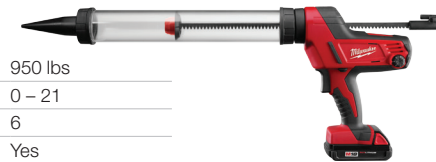

M18™ 20 oz Clear Barrel Sausage Style Caulk and Adhesive Gun Kit
2643-21CT

Specifications:

Force	950 lbs
Inches Per Minute	0 - 21
Speed Settings	6
Auto-Reverse Anti-Drip	Yes
Weight	6.6 lbs

Includes: (1) M18™ REDLITHIUM™ Compact Battery Pack, 20 oz Clear Sausage Style Barrel, M18™ 20 oz Plunger Rod and Piston Assembly, Nozzle, Multi-Voltage Charger

M18™ Caulk Gun Accessories

Compatible with 2641-21CT, 2642-21CT, and 2643-21CT

- **48-08-1076** M18™ 10 oz Caulk and Adhesive Gun Conversion Kit;
- **48-08-1093** M18™ 20 oz Aluminum Barrel Sausage Style Caulk and Adhesive Gun Conversion Kit;
- **48-08-1094** M18™ 20 oz Clear Barrel Sausage Style Caulk and Adhesive Gun Conversion Kit;
- **48-08-1095** M18™ Quart Caulk and Adhesive Gun Conversion Kit;
- **48-08-1091** 20 oz Aluminum Barrel Kit;
- **48-08-1096** 20 oz Clear Barrel Kit;
- **31-12-0700** Caulk Gun Nozzle - Black

M18™ ROCKET™ LED Tower Light
2130-20

Specifications:

Lumens	2,000 / 1,300 / 850
Modes	High, Medium, Low
Moisture Resistance	IP54
Height	40" Collapsed, 7' Fully Extended
Weight	16.2 lbs