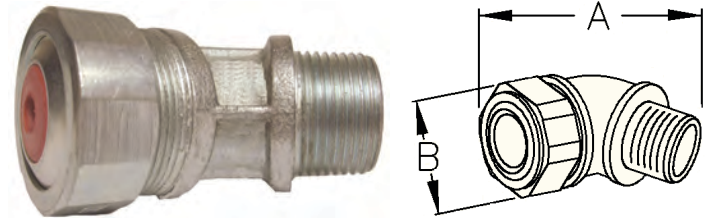

CORD GRIP FITTINGS

Color-Coded 45° Cord Grip Strain Relief Connectors

Applications

To secure and seal cords or cables entering enclosures or raceways

Features

- Neoprene grommet for a moisture proof seal
- Simple installation, cord can be installed without disassembly of the fitting
- Liquidtight/Oiltight/Raintight
- Suitable for NEMA 4 enclosures and other wet locations
- Male tapered thread NPT
- Colored grommet allows for easy identification
- RoHS compliant

Standard Materials

Malleable iron body & gland nut
Neoprene grommet

Applicable Third Party Standards

- UL Standard: 514B
- Fed. Spec. W-F-406E
- UL Listed File # E240397

Standard Finish

Zinc plated body, gland nut