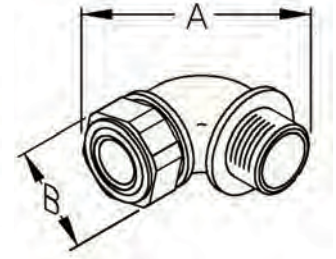

## CORD GRIP FITTINGS

### Color-Coded 90° Cord Grip Strain Relief Connectors

#### Features

- Neoprene grommet for a moisture proof seal
- Simple installation, cord can be installed without disassembly of the fitting
- Liquidtight/Oiltight/Raintight
- Suitable for NEMA 4 enclosures and other wet locations
- Male tapered thread NPT
- Colored grommet allows for easy identification
- RoHS compliant