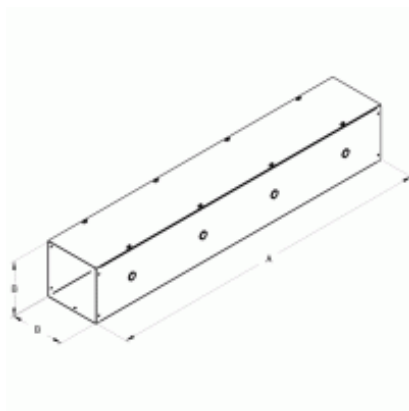

## Type 1 Lay In Screw Cover Wireway *CWSC Series*

Screw Cover with Knockouts	2.5 x 2.5	4 x 4	6 x 6	8 x 8	10 x	
					10	12 x 12
Straight Section 12"	<b>CWSC212</b>	<b>CWSC412</b>	<b>CWSC612</b>	<b>CWSC812</b>	-	<b>CWSC1212</b>
Straight Section 18"	-	-	-	-	-	-
Straight Section 24"	<b>CWSC224</b>	<b>CWSC424</b>	<b>CWSC624</b>	<b>CWSC824</b>	-	<b>CWSC1224</b>
Straight Section 36"	<b>CWSC236</b>	<b>CWSC436</b>	<b>CWSC636</b>	<b>CWSC836</b>	-	<b>CWSC1236</b>
Straight Section 48"	<b>CWSC248</b>	<b>CWSC448</b>	<b>CWSC648</b>	<b>CWSC848</b>	-	<b>CWSC1248</b>
Straight Section 60"	<b>CWSC260</b>	<b>CWSC460</b>	<b>CWSC660</b>	<b>CWSC860</b>	-	<b>CWSC1260</b>
Straight Section 72"	-	<b>CWSC472</b>	<b>CWSC672</b>	-	-	-
Straight Section 96"	-	-	-	-	-	-
Straight Section 120"	<b>CWSC2120</b>	<b>CWSC4120</b>	<b>CWSC6120</b>	<b>CWSC8120</b>	-	-