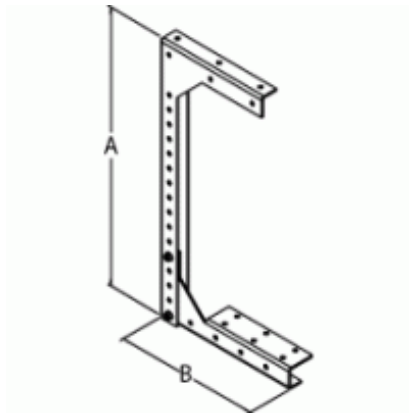

Bracket Hanger Ceiling Type *CWH Series*

Part No.	A (max.)	B
CWHD2	12.00	6.62
CWHD4	15.00	8.12
CWHD6	19.00	10.12
CWHD8	23.00	12.12
CWHD10	27.00	14.12
CWHD12	31.00	16.12

Data subject to change without notice