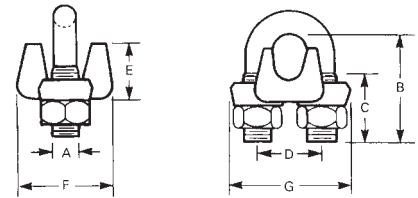

Drop Forged Wire Rope Clips

Hot Dipped Galvanized

Read important warnings and information on the inside cover of this catalog titled Cautions.