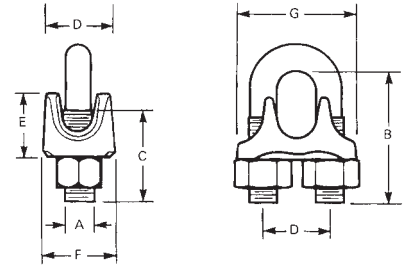

Size Rope Dia.	Min. Clips Required	Amt. Wire Rope to Turn Back	Torque in Pounds Foot	Approx. Weight in Pounds	Malleable Wire Rope Clips						
					A	B	C	D	E	F	G
1/16"	3	4"	2	.03	.15	.65	.45	.38	.38	.45	.69
1/8"	3	4.3/4"	3	.04	.18	.81	.50	.50	.50	.56	.94
3/16"	3	5.1/2"	4.5	.063	.25	.94	.56	.56	.56	.63	1.06
1/4"	3	7"	15	.13	.31	1.19	.75	.75	.69	.75	1.31
5/16"	3	7.3/4"	15	.15	.31	1.31	.84	.75	.75	.75	1.44
3/8"	3	9.1/2"	30	.21	.38	1.63	1.00	.88	.84	.88	1.63
7/16"	4	10.1/4"	40	.37	.44	2.00	1.19	1.06	1.00	1.06	1.88
1/2"	4	15.1/4"	45	.37	.44	2.00	1.19	1.06	1.00	1.06	1.88
9/16"	4	16"	50	.59	.50	2.31	1.38	1.25	1.25	1.28	2.09
5/8"	4	16"	75	.59	.50	2.31	1.38	1.25	1.25	1.28	2.09
3/4"	5	22.1/4"	75	.84	.56	2.56	1.56	1.31	1.44	1.56	2.38
7/8"	5	23.1/2"	130	1.25	.63	3.06	1.81	1.63	1.75	1.81	2.88
1"	6	31"	130	1.66	.63	3.44	2.00	1.88	2.06	2.00	3.00
1.1/8"	7	39"	200	2.43	.75	4.00	2.75	2.00	2.19	2.06	3.38

Malleable Wire Rope Clips

Galvanized

Size Rope Dia.	Min. Clips Required	Amt. Wire Rope to Turn Back	Torque in Pounds Foot	Approx. Weight in Pounds	Drop Forged Wire Rope Clips						
					A	B	C	D	E	F	G
1/8**	2	3.1/4"	4.5	.05	.19	.75	.44	.44	.38	.81	.94
3/16"	2	3.3/4"	7.5	.10	.25	.94	.56	.56	.50	.94	1.19
1/4"	2	4.3/4"	15	.18	.31	1.06	.56	.75	.63	1.19	1.50
5/16"	2	5.1/4"	30	.31	.38	1.44	.75	.75	.75	1.31	1.69
3/8"	2	6.1/2"	45	.46	.44	1.50	.75	.88	.88	1.56	1.94
7/16"	3	7"	65	.73	.50	1.88	1.00	1.06	1.00	1.81	2.31
1/2"	3	11.1/2"	65	.73	.50	1.88	1.00	1.19	1.06	1.81	2.31
9/16"	3	12"	95	.96	.56	2.38	1.25	1.19	1.13	2.06	2.50
5/8"	3	12"	95	1.00	.56	2.38	1.25	1.31	1.25	2.06	2.50
3/4"	4	18"	130	1.50	.63	2.75	1.38	1.31	1.38	2.31	2.75
7/8"	4	19"	225	2.44	.75	3.19	1.44	1.50	1.69	2.63	3.31
1"	5	26"	225	2.7	.75	3.63	1.75	1.88	1.75	2.63	3.47
1.1/8"	6	34"	225	3.1	.75	4.00	2.00	2.00	1.88	2.81	3.56
1.1/4"	7	44"	360	4.6	.88	4.38	2.25	2.31	2.06	3.25	4.06
1.3/8"	7	44"	360	5.2	.88	4.63	2.31	2.38	2.25	3.44	4.25
1.1/2"	8	54"	360	5.9	.88	4.94	2.38	2.63	2.50	3.50	4.38
1.3/4"	8	61"	590	9.8	1.13	5.88	2.75	3.06	2.88	3.75	5.25
2"	8	71"	750	13.75	1.25	6.50	3.00	3.31	3.38	4.44	5.81
2.1/4"	8	73"	750	15.7	1.25	7.13	3.31	3.88	3.81	4.50	6.31
2.1/2"	9	84"	750	17.9	1.25	7.75	3.38	4.13	4.25	4.50	6.44
2.3/4"	10	100"	750	22.0	1.25	8.31	3.50	4.38	5.00	5.00	6.75
3"	10	106"	1,200	32.0	1.50	9.19	3.88	4.75	5.25	5.31	7.56