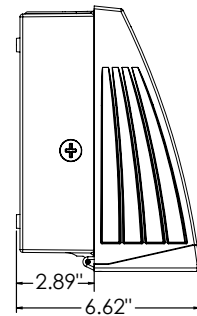

DIMENSIONS:

**Rebates and Incentives are available in many areas.
Contact an Atlas Representative for more information.**

ATLAS LIGHTING PRODUCTS, INC.

PO BOX 2348 | BURLINGTON, NC 27216
800-849-8485 | FAX: 336-227-0110 | www.atlasled.com

Made in the USA of US and imported parts. Meets Buy American requirements within the ARRA.