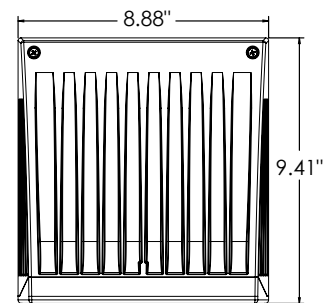

DIMENSIONS:

**Rebates and Incentives are available in many areas.
Contact an Atlas Representative for more information.**

ATLAS LIGHTING PRODUCTS, INC.

PO BOX 2348 | BURLINGTON, NC 27216
800-849-8485 | FAX: 336-227-0110 | www.atlasled.com

Made in the USA of US and imported parts. Meets Buy American requirements within the ARRA.