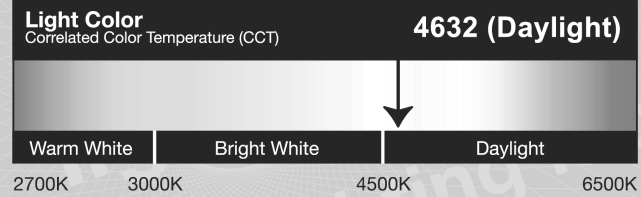

Light Output (Lumens)	6412
Watts	63.94
Lumens per Watt (Efficacy)	100.28

Color Accuracy Color Rendering Index (CRI)	73
--	-----------

All results are according to IESNA LM-79-2008: *Approved Method for the Electrical and Photometric Testing of Solid-State Lighting*. The U.S. Department of Energy (DOE) verifies product test data and results.