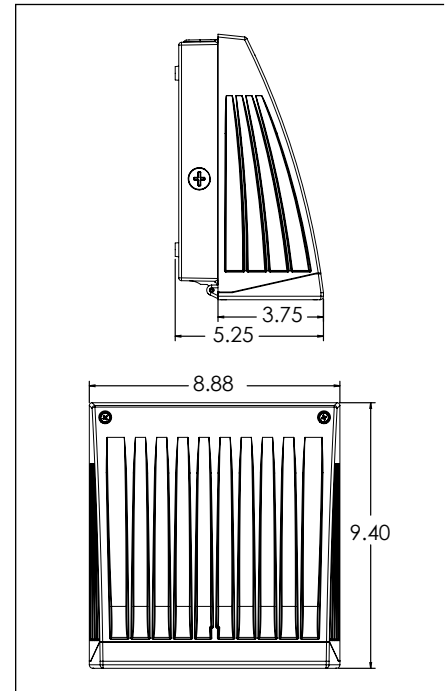

Fixture Type 80 Watt LED Die Cast SlimPak

Catalog Number WSPL80LED

Approved by

Alpha Series LED
 PROFESSIONAL GRADE

Patent Pending

DIMENSIONS:

¹LED Life Span Based Upon LM-80 Test Results

**Rebates and Incentives are available in many areas.
 Contact an Atlas Representative for more information.**