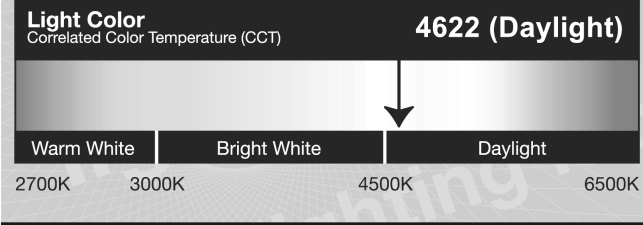

SlimPak Pro

WSPL80LED 80 Watt LED SlimPak

Atlas Lighting Products, Inc.

lighting facts®

A Program of the U.S. DOE

Light Output (Lumens)	8396
Watts	77.95
Lumens per Watt (Efficacy)	107.71

Color Accuracy Color Rendering Index (CRI)	75
---	----