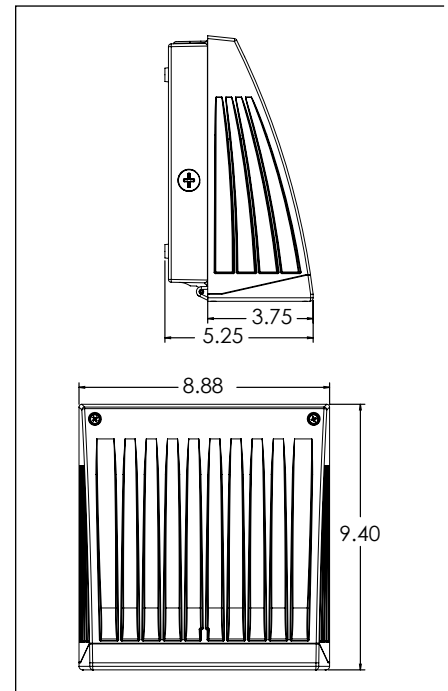

Fixture Type 60 Watt LED Die Cast SlimPak

Catalog Number WSPL60LED

Approved by

Alpha Series LED
 PROFESSIONAL GRADE

Patent Pending

DIMENSIONS:

¹LED Life Span Based Upon LM-80 Test Results

**Rebates and Incentives are available in many areas.
 Contact an Atlas Representative for more information.**