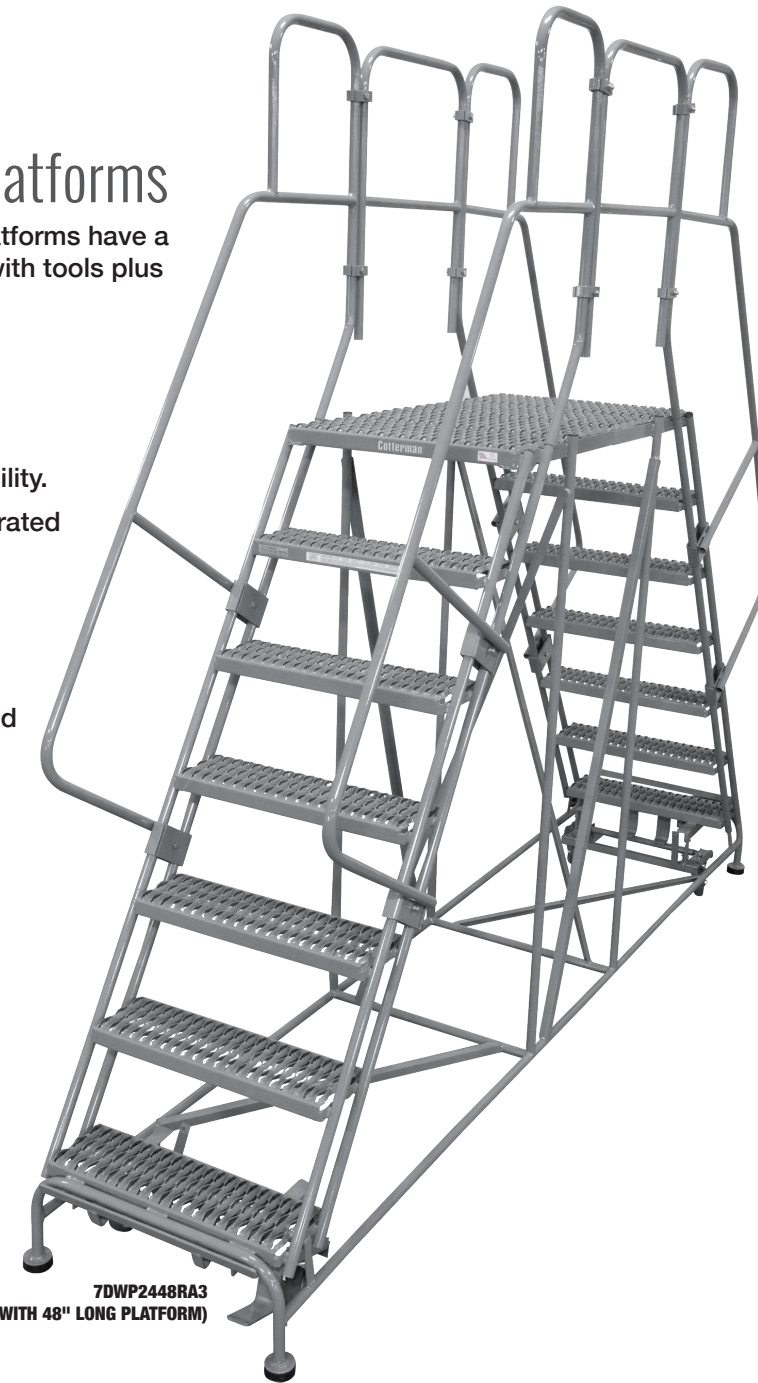

SERIES "WP"

Heavy-Duty, Welded Steel Work Platforms

THE COTTERMAN® SERIES WP Work Platforms have a higher load capacity and larger platform for two people, plus tools.

- 800 lb. load rating.
- 59° climb angle.
- Rests on two 2½" rubber pads..
- Two 4" rigid heavy duty casters on the rear are standard. The optional Cotterman® Safe-Lock on the step side provides greater mobility.
- Steps and platforms are constructed of heavy duty serrated tread.
- 36" high handrails with midrail are standard on 5 thru 7 step models. 30" handrails optional on 2 thru 4 step models.
- Work Platforms meet applicable OSHA and ANSI standards.
- Cal-OSHA models also available.
- Special designs are available.

3WP2424A3B4
(WITH 36" PLATFORM)

3WP2424RA3B4
(WITH 24" PLATFORM)

7WP2424RA3B4
(WITH 24" PLATFORM)

SERIES "DWP"

Heavy-Duty, Dual-Access Work Platforms

THE COTTERMAN® SERIES DWP Dual Access Work Platforms have a higher load capacity and larger platform for two people with tools plus stairs at each end of the platform.

- 800 lb. load rating.
- 59° climb angle.
- Rests on four 2½" diameter rubber pads..
- Cotterman® Safelock is provided on both ends for mobility.
- Steps and platforms are constructed of heavy duty serrated tread.
- Gray powder coat finish.
- 36" high handrails with midrail ship knocked down for field assembly.
- Dual Access Work Platforms meet applicable OSHA and ANSI standards.
- Cal-OSHA models also available.