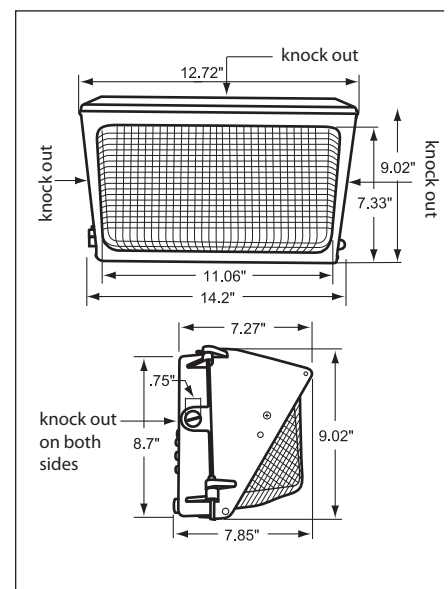

DIMENSIONS:

¹LED Life Span Based Upon LM-80 Test Results

ATLAS LIGHTING PRODUCTS, INC.

PO BOX 2348 | BURLINGTON, NC 27216
800-849-8485 | FAX: 336-227-0110 | www.atlaslightingproducts.com

Made in the USA of US and imported parts. Meets Buy American requirements within the ARRA.