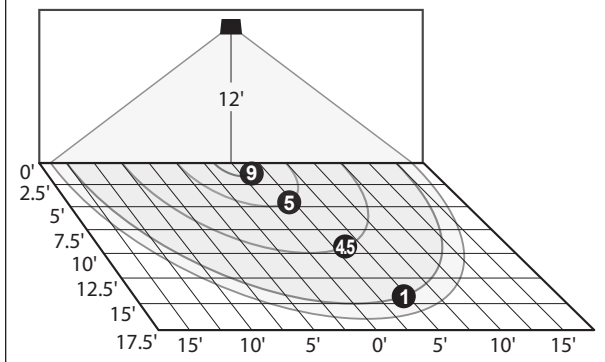

PHOTOMETRIC

ENERGY SAVINGS

LED		HID			ANNUAL SAVINGS
WATTAGE	ANNUAL COST	SOURCE WATTAGE	TOTAL WATTAGE USED	ANNUAL COST	
43	$19	100	129	$77	$58
43	$19	150	185	$100	$81
43	$19	175	210	$112	$93