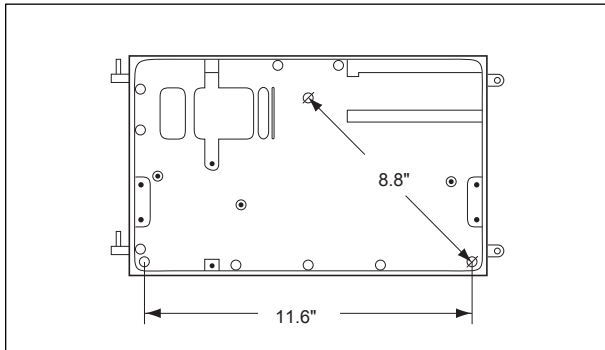

MOUNTING DETAIL

Atlas Lighting Products, Inc.

lighting facts®
A Program of the U.S. DOE

Light Output (Lumens)	4350
Watts	40.79
Lumens per Watt (Efficacy)	106.65
Color Accuracy	82
Color Rendering Index (CRI)	
Light Color	4579 (Daylight)
Correlated Color Temperature (CCT)	
2700K	3000K
	4500K
	6500K
Warm White	Bright White
	Daylight

All results are according to IESNA LM-79-2008: *Approved Method for the Electrical and Photometric Testing of Solid-State Lighting*. The U.S. Department of Energy (DOE) verifies product test data and results.

Visit www.lightingfacts.com for the *Label Reference Guide*.

Registration Number: PRB4-2DAOQF (8/1/2016)
Model Number: WLM43LED [Upgrade : 8/1/2016]
Type: Luminaire - Areal/Roadway