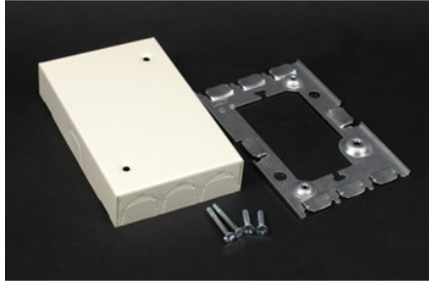

## 500/700 BLANK EXTENSION BOX FITTING

V5760 | [Wiremold](#)

---

### FEATURES & BENEFITS

Extension for existing flush switch and receptacle boxes to blank original outlet. Closed base version available as a special order.

**PRODUCT**  
ENVIRONMENTAL PROFILE

- This product meets the material restrictions of RoHS

#### TECHNICAL INFORMATION

Material: Steel

Capacity: Single-Channel