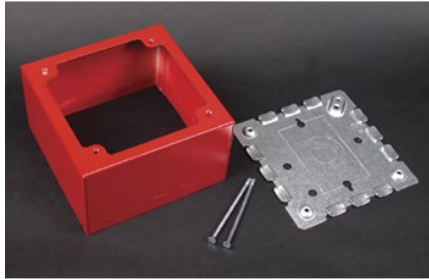

500/700 EXTRA DEEP ALARM DEVICE BOX FITTING

5753 | [Wiremold](#)

FEATURES & BENEFITS

For surface mounting of alarm devices and safety signals designed to fit into 4" (102mm) square back boxes. Available in red and ivory finishes. Cover is 2 3/4" (70mm) deep and has three twistouts for raceways on each side. Base has 1/2" and 1" concentric and single-gang box KOs. Accepts NEMA double-gang standard faceplates.

PRODUCT
ENVIRONMENTAL PROFILE

- This product meets the material restrictions of RoHS

SPECIFICATIONS

GENERAL INFO

Available Colors:

V5753 - Ivory

5753R - Red

Product Series: 500, 700

Component Type: Boxes

LISTING AGENCIES/THIRD PARTY CERTIFICATIONS

RoHS: Yes

TECHNICAL INFORMATION

Material: Steel

Capacity: Single-Channel