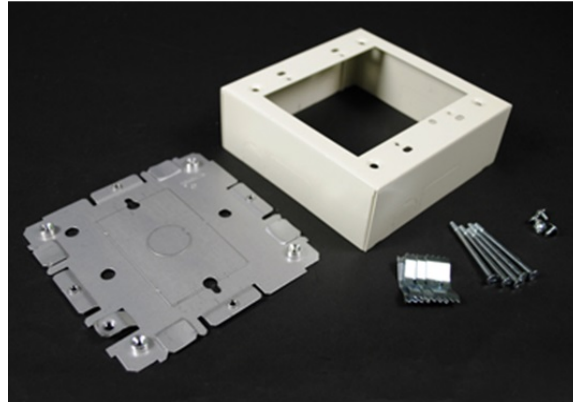

## 2000 Two-Gang Device Box Fitting

V2048-2, G2048-2, CV2048-2

### features & benefits

Cover has twistouts for 2000, 500 and 700 Series Raceways. Base has 1/2" trade size KO and rectangular KO for extension to wall box. Base has #10 threaded hole for ground connection. NOTE: Certified to Canadian Safety Standards for sale in Canada. When ordering these products, change the "V" color prefix to "CV" or the "G" color prefix to "CG" to denote the Canadian versions.

#### General Info

Available Colors:

V2048-2 - Ivory

G2048-2 - Gray

Product Series: 2000

Component Type: Boxes

#### Technical Information

Material: Steel

Capacity: Single-Channel