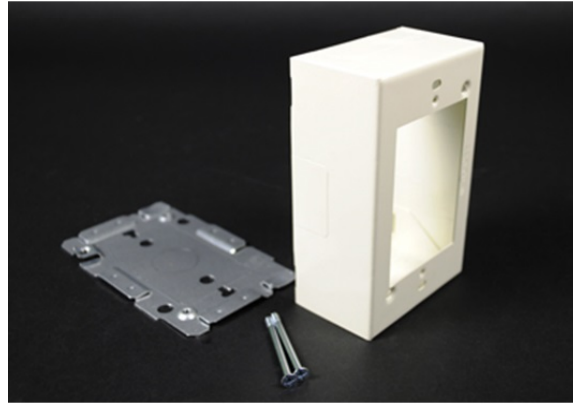

2000 Single-Gang Device Box Fitting

V2048, G2048, BK2048, WH2048,
S2048

features & benefits

Cover has twistouts for 2000, 500 and 700 Series Raceways. Base has 1/2" trade size KO and rectangular KO for extension to wall box. Base has #10 threaded hole for ground connection. NOTE: Certified to Canadian Safety Standards for sale in Canada. When ordering these products, change the "V" color prefix to "CV" or the "G" color prefix to "CG" to denote the Canadian versions.

specifications

General Info

Available Colors:

V2048 - Ivory

G2048 - Gray

Product Series: 2000

Component Type: Boxes

Technical Information

Material: Steel

Capacity: Single-Channel