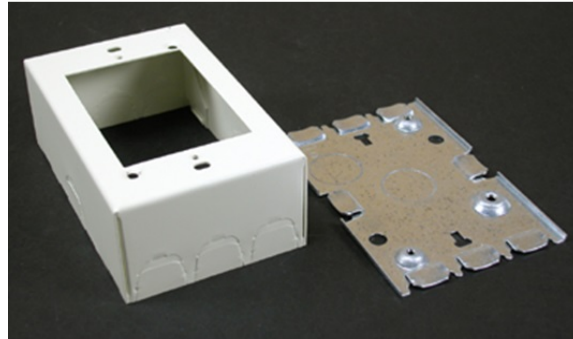

500/700 Single-Gang Switch & Receptacle Box Fitting

V5748, 5748WH, VC5748,
5748WHC

features & benefits

For deep switches and receptacles. Base has two 1/2" trade size KOs. Larger gang boxes available by special order. Single-gang: 4 5/8" L x 2 7/8" W [117mm x 73mm]. Accepts NEMA single-gang standard faceplates. NOTE: Certified to Canadian Safety Standards for sale in Canada. When ordering these products, change the "V" color prefix to "VC" or the "WH" color suffix to "WHC" to denote the Canadian versions.

specifications

General Info

Available Colors:

V5748 - Ivory
5748WH - White

Product Series: 500, 700
Component Type: Boxes

Technical Information

Material: Steel
Capacity: Single-Channel