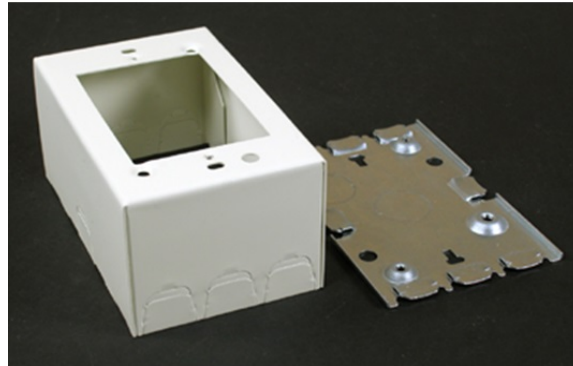

## 500/700 Single-Gang Deep Switch & Receptacle Box Fitting

V5744S, 5744SWH, VC5744S

### features & benefits

Designed especially for use in the installation of signal system and alarm wiring. Base has 1/2" trade size KOs. Larger gang boxes available by special order. Single-gang: 4 5/8" L x 2 7/8" W [117mm x 73mm]. Accepts NEMA single-gang standard faceplates. NOTE: Certified to Canadian Safety Standards for sale in Canada. When ordering these products, change the "V" color prefix to "vc" or the "WH" color suffix to "WHC" to denote the Canadian versions.

#### Technical Information

Material: Steel  
Capacity: Single-Channel