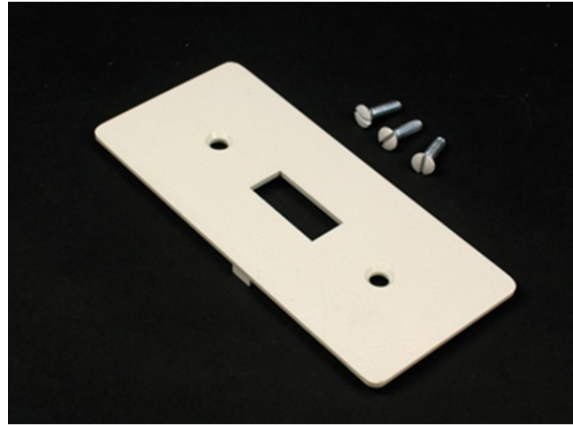

5500 Switch Faceplate Fitting

5507SW, 5507SW-WH, 5507SW-G,
5507SW-FW

For covering standard toggle switches.

features & benefits

specifications

General Info

Available Colors:

5507SW- Ivory
5507SW-WH - White
5507SW-G - Gray
5507SW-FW - Fog White

Product Series: 5500
Component Type: Brackets & Plates

Technical Information

Material: Nonmetallic
Capacity: Multiple Channel