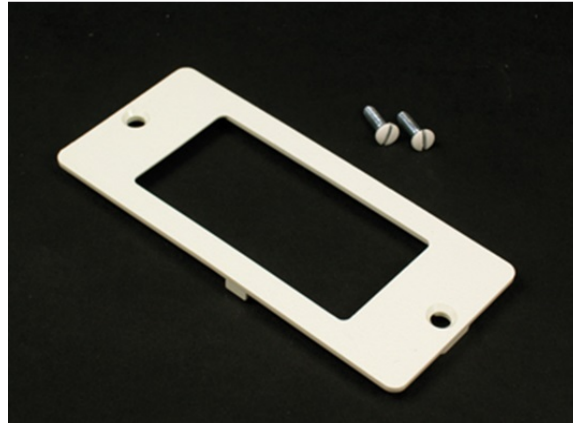

5500 Rectangle Receptacle Faceplate Fitting

5507R, 5507R-WH, 5507R-G,
5507R-FW

For covering rectangular decorator style devices.

features & benefits

specifications

General Info

Available Colors:

5507R- Ivory
5507R-WH - White
5507R-G - Gray
5507R-FW - Fog White

Product Series: 5500
Component Type: Brackets & Plates

Technical Information

Material: Nonmetallic
Capacity: Multiple Channel