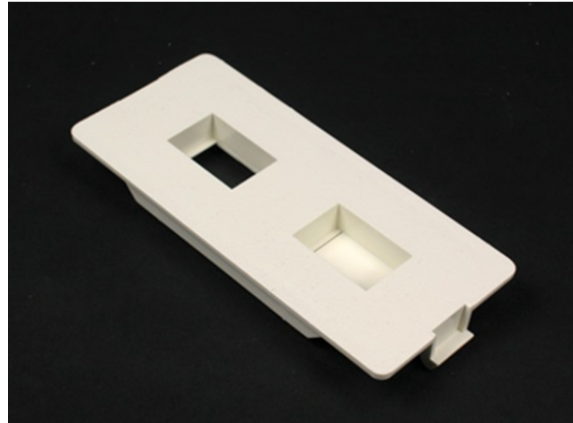

designed to be better.

5507FRJ, 5507FRJ-WH, 5507FRJ-G, 5507FRJ-GY,
5507FRJ-FW

5500 Flush Dual RJ Connector Faceplate Fitting

5507FRJ, 5507FRJ-WH,
5507FRJ-G, 5507FRJ-GY,
5507FRJ-FW

For mounting one or two keystone device modules, recessed to provide a flush installation. Has one opening and one KO.

features & benefits

specifications

General Info

Available Colors:

5507FRJ- Ivory
5507FRJ-WH - White
5507FRJ-G - Gray
5507FRJ-FW - Fog White

Product Series: 5500
Component Type: Brackets & Plates

Technical Information

Material: Nonmetallic
Capacity: Multiple Channel