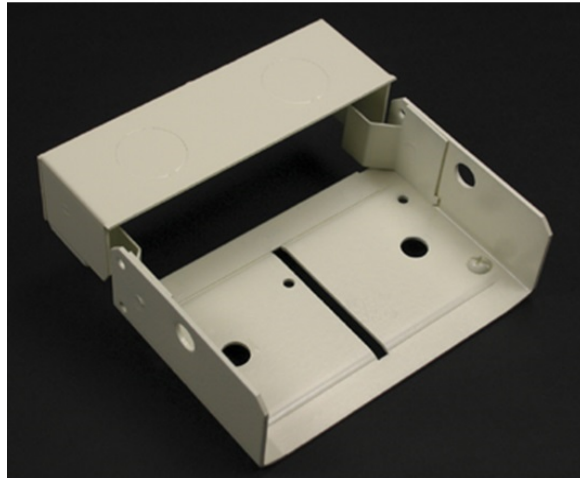

## 4000 Internal Corner Coupling (Plated) Fitting

G4017TCA

Makes an internal corner while continuing original run in a straight line. May be used with or without divider. Fiber bushing furnished.