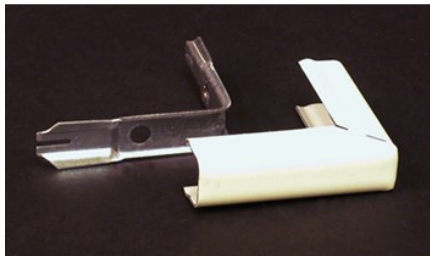

700 OUTSIDE ELBOW FITTING

718 | [Wiremold](#)

FEATURES & BENEFITS

Outside right angle turns.

PRODUCT
ENVIRONMENTAL PROFILE

SPECIFICATIONS

GENERAL INFO

Available Colors:

V718 - Ivory

718WH - White

Product Series: 500, 700

Component Type: Fittings & Accessories

TECHNICAL INFORMATION

Material: Steel

Capacity: Single-Channel