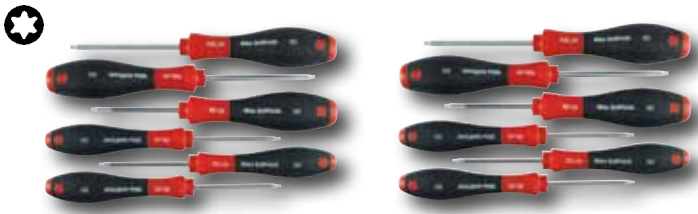

Wiha TORX® SoftFinish® Screwdrivers - Ergonomic Cushion Grip Handle

SHOP

362 TORX® Screwdriver, With Wiha-SoftFinish® Handle

Round blade high alloy chrome-vanadium-molybdenum steel, hardened, hard chromed. Wiha-Chromtop finish on tips. Wiha-SoftFinish® handle, multi-component, cushion grips.

Item	⚙	⚙	⚙	⚙	⚙	⚙	⚙	⚙
No.	Size	mm	Inch	mm	Inch	mm	Inch	lbs. pkg.
36264	T5	60	2.4	2.5	.098	164	6.5	.05 10
36266	T6	60	2.4	3.5	.139	164	6.5	.06 10
36268	T7	60	2.4	3.5	.139	164	6.5	.06 10
36270	T8	60	2.4	3.5	.139	164	6.5	.06 10
36272	T9	60	2.4	4.0	.157	171	6.7	.10 10
36274	T10	80	3.1	4.0	.157	191	7.5	.11 10
36276	T15	80	3.1	4.0	.157	191	7.5	.11 10
36278	T20	100	3.9	4.0	.157	211	8.3	.11 10
36280	T25	100	3.9	4.5	.177	211	8.3	.12 10
36282	T27	115	4.5	5.5	.216	233	9.2	.19 10
36284	T30	115	4.5	6.0	.236	233	9.2	.20 10
36286	T40	130	5.1	7.0	.275	254	10.0	.27 10
36288	T45	130	5.1	8.0	.315	254	10.0	.31 10

SHOP

36294 Set 8 Pcs. TORX® Round blade high alloy CVM steel,

hardened, hard chromed. Wiha-Chromtop finish on tips. Wiha-SoftFinish® handle, multi-component, cushion grips.

Item	⚙	⚙	⚙	⚙	⚙	⚙
No.	Size	mm	Size	mm	lbs.	
36294	36266 T6	60	36278 T20	100	1.24	
	36270 T8	60	36280 T25	100		
	36274 T10	80	36282 T27	115		
	36276 T15	80	36284 T30	115		

#36291

#36201

SHOP

36291 Set 6 Pcs. TORX®

Round blade high alloy chrome-vanadium-molybdenum steel, hardened, hard chromed. Wiha-Chromtop finish on tips. Wiha-SoftFinish® handle, multi-component, cushion grips.