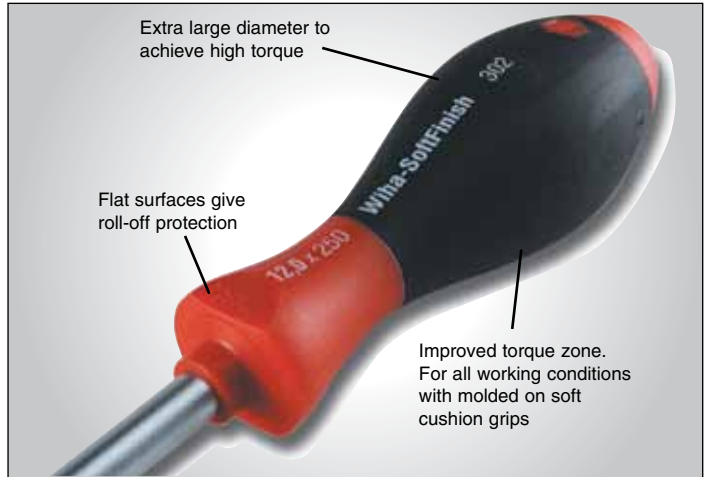

SHOP

36294 Set 8 Pcs. TORX® Round blade high alloy CVM steel,

hardened, hard chromed. Wiha-Chromtop finish on tips. Wiha-SoftFinish® handle, multi-component, cushion grips.

Item	⚙	⚙	⚙	⚙	⚙	⚙
No.	Size	mm	Size	mm	lbs.	
36294	36266 T6	60	36278 T20	100	1.24	
	36270 T8	60	36280 T25	100		
	36274 T10	80	36282 T27	115		
	36276 T15	80	36284 T30	115