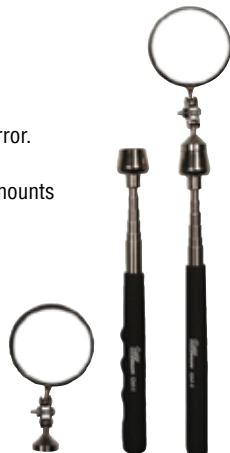

### MegaMag Magnetic Pick-up Tool

- Neodymium-Iron-Boron high flux magnet for maximum strength.
- Goblet-shaped head shields sides of magnet from attaching to unwanted metal surfaces.
- Stainless steel handle long, strong, and lightweight.
- Textured cushion pistol grip will not slip in wet or oily hands.

- Lift 16 lbs.
- Telescopes from 8-1/4" to 30-1/4"

**Part No. GM-2**

- Lift 16 lbs.
- Telescopes from 12-3/4" to 4 Feet.

**Part No. GM-2L**

### Dual Tool

- Telescoping MegaMag with Inspection Mirror.
- GM-2 MegaMag Lifts 16 lbs.
- 2-3/8" inspection mirror with metal base mounts to magnet in seconds.
- Extends to 10" to 34-1/4".
- Packaged in study vinyl pouch.

### LED Lighted Magnetic Pick-up Tool with Rotating Head

Rotating head retrieves dropped metal objects weighing up to 8 lbs. LED light illuminates dark areas. Powercap® slides over the magnet to shield it's sides from attaching to unwanted metal surfaces. Stainless steel handle telescopes from 6-3/4" to 27-3/4", and the cushion handle will not slip in wet or oily hands.