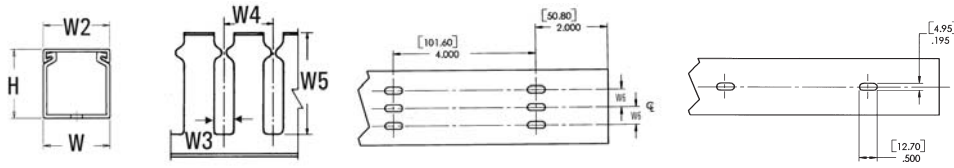

Slotted Wall Duct

File # E64139 File # 49249

Product Selection												
Article No.	Part No.	Type	Width (W)	Height (H)	Width (W2)	Width (W3)	Width (W4)	Width (W5)	Width (W6)	Description	Color	Pkg. Qty.
			in. (mm)	in. (mm)	in. (mm)	in. (mm)	in. (mm)	in. (mm)	in. (mm)			in. (mm)
2" x 3" (50.8 x 76.2) Nominal Duct Size												
181-23009	SL2X3W4	SL2X3	2.02" (51.31)	3.00" (76.20)	2.00" (50.80)	.40" (10.16)	1.00" (25.40)	2.60" (66.0)	Three rows of holes .50" (12.7)	Non-Adhesive	White	120 ft
181-23012	SLA2X3W4	SLA2X3								Adhesive	White	120 ft
181-23007	SL2X3G4	SL2X3								Non-Adhesive	Gray	120 ft
181-00582	SLA2X3G4	SAL2X3								Adhesive	Gray	120 ft
181-23003	SL2X3BK4	SL2X3								Non-Adhesive	Black	120 ft
181-00581	SLA2X3BK4	SAL2X3								Adhesive	Black	120 ft
2" x 4" (50.8 x 101.6) Nominal Duct Size												
181-24011	SL2X4W4	SL2X4	2.00" (50.80)	4.06" (103.1)	2.00" (50.80)	.40" (10.16)	1.00" (25.40)	3.60" (91.4)	Three rows of holes .50" (12.7)	Non-Adhesive	White	120 ft
181-24014	SLA2X4W4	SLA2X4								Adhesive	White	120 ft
181-24008	SL2X4G4	SL2X4								Non-Adhesive	Gray	120 ft
181-24013	SLA2X4G4	SLA2X4								Adhesive	Gray	120 ft
181-24003	SL2X4BK4	SL2X4								Non-Adhesive	Black	120 ft
181-00583	SLA2X4BK4	SLA2X4								Adhesive	Black	120 ft
3" x 1" (50.8 x 101.6) Nominal Duct Size												
181-31007	SL3X1W4	SL3X1	3.04" (77.22)	1.00" (25.4)	3.00" (76.20)	.40" (10.16)	1.00" (25.40)	.75" (19.1)	Three rows of holes 1.00" (25.4)	Non-Adhesive	White	120 ft
181-00586	SLA3X1W4	SLA3X1								Adhesive	White	120 ft
181-00558	SL3X1G4	SL3X1								Non-Adhesive	Gray	120 ft
181-00585	SLA3X1G4	SLA3X1								Adhesive	Gray	120 ft
181-00557	SL3X1BK4	SL3X1								Non-Adhesive	Black	120 ft
181-00584	SLA3X1BK4	SLA3X1								Adhesive	Black	120 ft
3" x 2" (76.2 x 50.8) Nominal Duct Size												
181-32009	SL3X2W4	SL3X2	3.03" (76.96)	2.00" (50.80)	3.00" (76.20)	.40" (10.16)	1.00" (25.40)	1.62" (41.1)	Three rows of holes 1.00" (25.4)	Non-Adhesive	White	120 ft
181-32015	SLA3X2W4	SLA3X2								Adhesive	White	120 ft
181-32006	SL3X2G4	SL3X2								Non-Adhesive	Gray	120 ft
181-32012	SLA3X2G4	SLA3X2								Adhesive	Gray	120 ft
181-32004	SL3X2BK4	SL3X2								Non-Adhesive	Black	120 ft
181-00587	SLA3X2BK4	SLA3X2								Adhesive	Black	120 ft
3" x 3" (76.2 x 76.2) Nominal Duct Size												
181-33018	SL3X3W4	SL3X3	3.02" (76.71)	3.00" (76.20)	3.00" (76.20)	.40" (10.16)	1.00" (25.40)	2.60" (66.0)	Three rows of holes 1.00" (25.4)	Non-Adhesive	White	120 ft
181-33023	SLA3X3W4	SLA3X3								Adhesive	White	120 ft
181-33016	SL3X3G4	SL3X3								Non-Adhesive	Gray	120 ft
181-33021	SLA3X3G4	SLA3X3								Adhesive	Gray	120 ft
181-33009	SL3X3BK4	SL3X3								Non-Adhesive	Black	120 ft
181-00159	SLA3X3BK4	SLA3X3								Adhesive	Black	120 ft
3" x 4" (76.2 x 101.6) Nominal Duct Size												
181-34007	SL3X4W4	SL3X4	3.00" (76.20)	4.00" (101.60)	3.00" (76.20)	.40" (10.16)	1.00" (25.40)	3.60" (91.4)	Three rows of holes 1.00" (25.4)	Non-Adhesive	White	120 ft
181-00590	SLA3X4W4	SLA3X4								Adhesive	White	120 ft
181-34004	SL3X4G4	SL3X4								Non-Adhesive	Gray	120 ft
181-00589	SLA3X4G4	SLA3X4								Adhesive	Gray	120 ft
181-34002	SL3X4BK4	SL3X4								Non-Adhesive	Black	120 ft
181-00588	SLA3X4BK4	SLA3X4								Adhesive	Black	120 ft