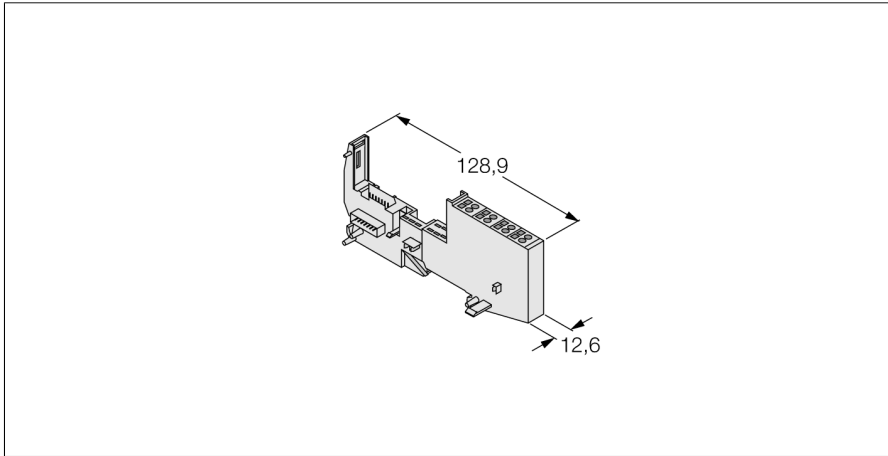

BL20 base module
tension spring connection technology
BL20-S4T-SBBS-CJ

- Passive connection components for sensors and actuators
- Quick replacement of electronics in wired state
- Mechanical coding prevents plugging of wrong electronic module
- Protection class IP20
- Tension spring connection
- Disc design

Type	BL20-S4T-SBBS-CJ
Ident-No.	6827048
Ident-No (TUSA)	M6827048
Protection class	IP20