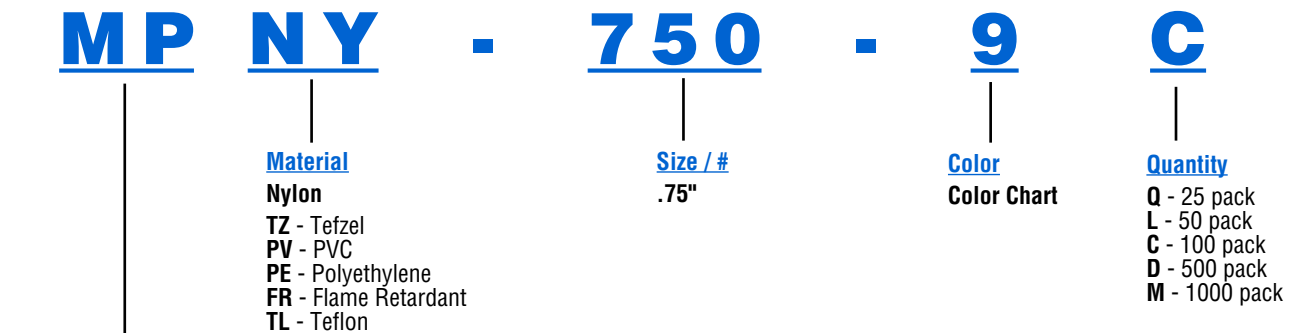

Ty-Fast®

Cable Ties

Part Number Construction

Product Prefix

MP - Mounting Pad
ID - Identification
S# - Strapping Thickness
MC - Mounting Cradle
PM - Push Mounts
SM - Screw Mounts
N# - Plain-Edged Cable Clamps / Width
W# - Self-Aligning Cable Clamps / Dia.
UL -
GG - Gator Grip
FA - Flat Adhesive Clip
FS - Flat Screw Clip
FR - Flat Rubber Adhesive Clip
MS - Snap Mount
RA - Round Adhesive Clip
SR - Spiral Wrap
GS - Grommets
GR - Extruded Grommets
GRU - Extruded Grommets Uncut

Color Table

0 - Black (Weather Resistant)	7 - Purple
1 - Brown	8 - Gray
2 - Red	9 - Natural
3 - Orange	11 - Fluorescent Pink
4 - Yellow	16 - Fluorescent Orange
5 - Green	17 - Fluorescent Yellow
6 - Blue	18 - Fluorescent Green
	20 - Fluorescent Blue