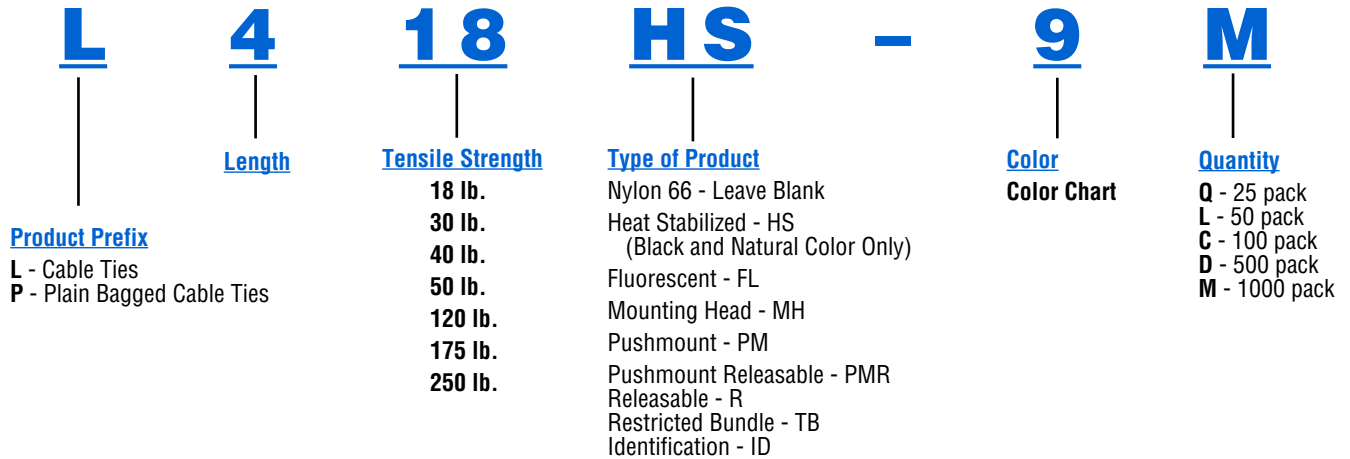

Ty-Fast®

Cable Ties

Part Number Construction

Product Prefix

MP - Mounting Pad
ID - Identification
S# - Strapping Thickness
MC - Mounting Cradle
PM - Push Mounts
SM - Screw Mounts
N# - Plain-Edged Cable Clamps / Width
W# - Self-Aligning Cable Clamps / Dia.
UL -
GG - Gator Grip
FA - Flat Adhesive Clip
FS - Flat Screw Clip
FR - Flat Rubber Adhesive Clip
MS - Snap Mount
RA - Round Adhesive Clip
SR - Spiral Wrap
GS - Grommets
GR - Extruded Grommets
GRU - Extruded Grommets Uncut

Color Table

0 - Black (Weather Resistant)	7 - Purple
1 - Brown	8 - Gray
2 - Red	9 - Natural
3 - Orange	11 - Fluorescent Pink
4 - Yellow	16 - Fluorescent Orange
5 - Green	17 - Fluorescent Yellow
6 - Blue	18 - Fluorescent Green
	20 - Fluorescent Blue