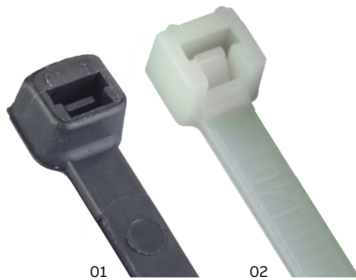

TECHNICAL DATA SHEET

Cable Tie, heavy duty

Natural and UV resistant black

Catamount®

01 UV resistant (-0)
02 Natural (-9)

Ratings:

- Minimum Operating Temperature: -40°F (-40°C)
- Minimum Installation temperature: -4°F (-20°C)
- Tensile Strength: 120lb (534N)

Installation:

- Install with approved ABB cable tie tool such as ERG120 at setting 6 to 8.
- Test in application to determine desired tension.

Materials:

- Polyamide (Nylon) 6.6
- UV Resistant Black

Conforms to:

- Flammability: UL94V-2
- RoHS and REACH Compliant.
- Halogen and Silicon Free.

Recommended storage:

- Store in sealed bag until time of use.
- Store out of direct sun light or heat source.
- Recommended storage conditions: 73°C, 50% RH
- Extended storage in very cold and/or dry conditions may adversely affect installation.

ABB Installation Products Inc.
Memphis, Tennessee
tnb.abb.com
USA

We reserve the right to make technical changes or modify the contents of this document without prior notice. With regard to purchase orders, the agreed particulars shall prevail. ABB Installation Products Inc. (Formerly Thomas & Betts Corp.) does not accept any responsibility whatsoever for potential errors or possible lack of information in this document.

Cable ties are primarily used to cinch wires and cables together to form a neat and organized bundle of cables.