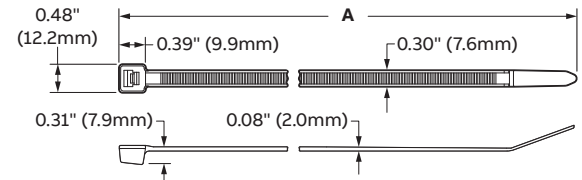

Certifications / Standards:

Product selection

Part no: GID no:	Max. bundle dia. - in. (mm)	Max. operating temp. - °F (°C)	A in. (mm)
L-8-120-9-C 7TAG054420R0018	1.97 (50)	185 (85)	8.35 (212)
L-8-120-0-C 7TAG054420R0016	1.97 (50)	185 (85)	8.35 (212)
L-11-120-9-C 7TAG054420R0011	3.0 (76)	185 (85)	11.39 (289)
L-11-120-0-C 7TAG054420R0010	3.0 (76)	185 (85)	11.39 (289)
L-14-120-9-C 7TAG054410R0006	4.0 (102)	185 (85)	14.67 (373)
L-14-120-0-C 7TAG054410R0003	4.0 (102)	221 (105)	14.67 (373)
L-18-120-9-L 7TAG054410R0010	5.11 (130)	185 (85)	18 (457)
L-18-120-0-L 7TAG054410R0009	5.11 (130)	185 (85)	18 (457)
L-24-120-9-L 7TAG054410R0012	6.89 (175)	185 (85)	24.88 (632)
L-24-120-0-L 7TAG054410R0011	6.89 (175)	185 (85)	24.88 (632)
L-28-120-9-L 7TAG054410R0014	8.58 (218)	185 (85)	27.81 (706)
L-28-120-0-L 7TAG054410R0013	8.58 (218)	185 (85)	27.81 (706)

Note: Product must be installed in accordance with applicable national and local electrical codes.

Some approvals may not be applicable to all product codes. Contact your Sales Office for approvals limitations.

We reserve all rights in this document and in the subject matter and illustrations contained therein. Any reproduction – in whole or in part – is forbidden without prior written consent of ABB Installation Products Inc. Copyright© 2019 ABB Installation Products Inc. All rights reserved.