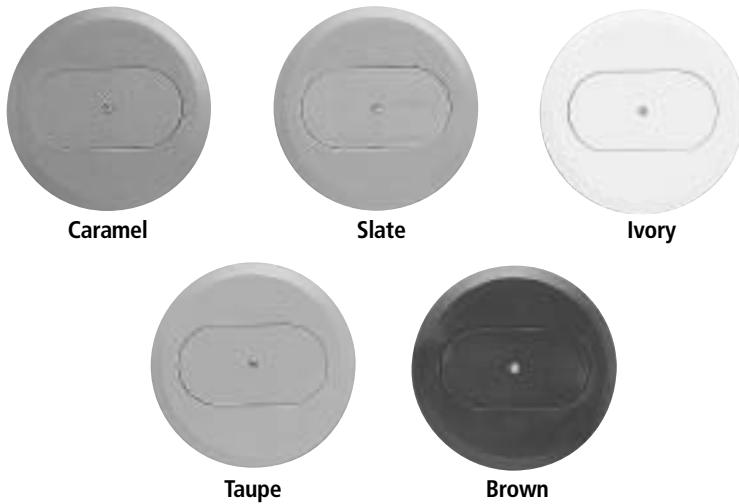

Round Floor Box Covers – Nonmetallic

Nonmetallic Covers

Caramel

Slate

Ivory

Taupe

Brown

U.S. Patent 6,450,353

Features

- High impact resistant thermoplastic
- Compatible with standard NEMA Duplex, and 1 1/4" NPS receptacles
- Drill points (3/8") provided for low voltage cable pass throughs
- 1 1/4" NPS plugs may be modified to accept smaller fittings (3/8", 1/2", and 3/4")
- For tile and carpet applications
- UL scrub water tested

Duplex Covers

Part No.	Color	Description	Std. Ctn. Qty.	Std. Ctn. Wt. (lbs.)
E97DSI	Ivory	Duplex Cover	10	5.2
E97DSC	Caramel	Duplex Cover	10	5.7
E97DST	Taupe	Duplex Cover	10	5.7
E97DSS	Slate	Duplex Cover	10	5.6
E97DSB	Brown	Duplex Cover	10	5.8

1 1/4" NPS Covers

Part No.	Color	Description	Std. Ctn. Qty.	Std. Ctn. Wt. (lbs.)
E97SSRB	Brown	NPS Cover	10	3.8
E97SSRC	Caramel	NPS Cover	10	3.8
E97SSRS	Slate	NPS Cover	10	3.8

Metal Cover Adapter Ring

Part No.	Devices	Std. Ctn. Qty.	Std. Ctn. Wt. (lbs.)
E97ABR2	One-Piece Metal Cover Adapter	10	3.3