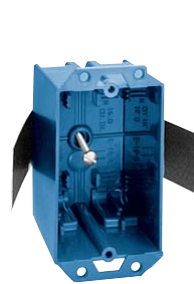

Carlton[®] PVC Old Work Boxes

Carlton[®] Blue PVC Boxes

One-Gang

B108R-UPC

B114R-UPC

B117RSW

One-Gang 8.0 - 17.0 Cu. In.

CAT. NO.	SIZE CU. IN.	MOUNTING MEANS	DESCRIPTION	DIMENSIONS (IN.)	STD. CTN. QTY.
B108R-UPC	8.0	Mounting ears	—	3 ⁵ / ₈ L x 2 ³ / ₈ W x 1 ¹ / ₄ D	25
B114R-UPC	14.0	Mounting ears and swing clamps	Integral Clamps	4 ¹ / ₈ L x 2 ¹ / ₄ W x 2 ³ / ₄ D	50
• B117RSW	17.0	Mounting ears and swing clamps	Access panel	3.64 L x 4.07 W x 2.00 D (2.20" opening)	30

• Not UL Classified for Fire Resistance

E-16-8

E-18-4

B120R

One-Gang 16.0 - 20.0 Cu. In.

CAT. NO.	SIZE CU. IN.	MOUNTING MEANS	DESCRIPTION	DIMENSIONS (IN.)	STD. CTN. QTY.
E-16-8	16.0	Thermoplastic molded ears #8 snap in	Molded fast clamps	3 ¹ / ₂ L x 2 ¹ / ₄ W x 2 ¹¹ / ₁₆ D	50
E-18-4	18.0	Thermoplastic molded ears #4 swing brackets	Integral molded V-clamp	3 ²⁵ / ₃₂ L x 2 ⁷ / ₃₂ W x 3 D	100
B120R	20.0	Mounting ears and swing bracket	Integral clamps	4 ¹ / ₈ L x 2 ⁵ / ₁₆ W x 3 ⁵ / ₈ D	50