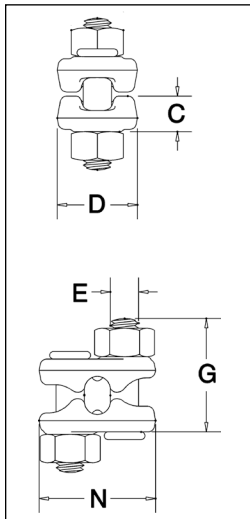

Fist Grip® Wire Rope Clips

SEE APPLICATION AND WARNING INFORMATION
 Para Español: www.thecrosbygroup.com On Page 57

NEW STYLE FIST GRIP® CLIPS 3/16" - 5/8"

Fist Grip® wire clips meet or exceed the performance requirements of Federal Specification FF-C-450 Type III, Class 1, except for those provisions required of the contractor. For additional information, see page 444.

3/16" - 5/8"

3/4" - 1-1/2"

- Entire clip is Galvanized to resist corrosive and rusting action.
- Based on the catalog breaking strength of wire rope, Crosby wire rope clips have an efficiency rating of 80% for 3/16" - 7/8" sizes, and 90% for sizes 1" through 1-1/2".
- Bolts are an integral part of the saddle. Nuts can be installed in such a way as to enable the operator to swing the wrench in a full arc for fast installation.
- All sizes have forged steel saddles.
- All Clips are individually bagged or tagged with proper application instructions and warning information.
- Meets or exceeds all requirements of ASME B30.26 including identification, ductility, design factor, proof load and temperature requirements. Importantly, these wire rope clips meet other critical performance requirements including fatigue life, impact properties and material traceability, not addressed by ASME B30.26.
- Assembled with standard heavy hex nuts.