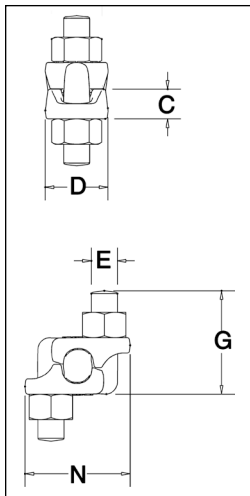

Fist Grip® Wire Rope Clips

SEE APPLICATION AND WARNING INFORMATION
 Para Español: www.thecrosbygroup.com On Page 57

NEW STYLE FIST GRIP® CLIPS 3/16" - 5/8"

Fist Grip® wire clips meet or exceed the performance requirements of Federal Specification FF-C-450 Type III, Class 1, except for those provisions required of the contractor. For additional information, see page 444.

3/16" - 5/8"

3/4" - 1-1/2"

- Entire clip is Galvanized to resist corrosive and rusting action.
- Based on the catalog breaking strength of wire rope, Crosby wire rope clips have an efficiency rating of 80% for 3/16" - 7/8" sizes, and 90% for sizes 1" through 1-1/2".
- Bolts are an integral part of the saddle. Nuts can be installed in such a way as to enable the operator to swing the wrench in a full arc for fast installation.
- All sizes have forged steel saddles.
- All Clips are individually bagged or tagged with proper application instructions and warning information.
- Meets or exceeds all requirements of ASME B30.26 including identification, ductility, design factor, proof load and temperature requirements. Importantly, these wire rope clips meet other critical performance requirements including fatigue life, impact properties and material traceability, not addressed by ASME B30.26.
- Assembled with standard heavy hex nuts.