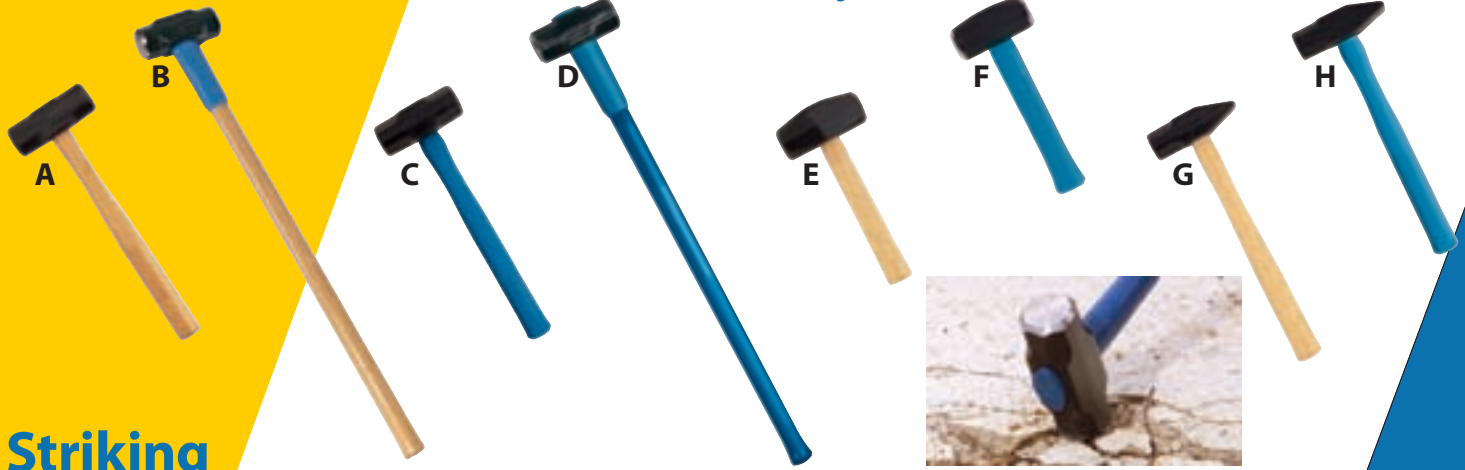

What you can expect from a Jackson Professional Tool:
Ultra-tough sledge hammers and hand hammers that won't let you down!

Exclusive Integrally-molded Handle Guard Won't Slip or Come Loose. Provides Permanent Overstrike Protection.

Fiberpro® Handles Are Constructed with Fiberglass Core and Molded Polypropylene Cover for Ultimate Strength.

Highest Grade Hickory and Hardwood Handles Offer Rugged Durability and Dependability.

Striking