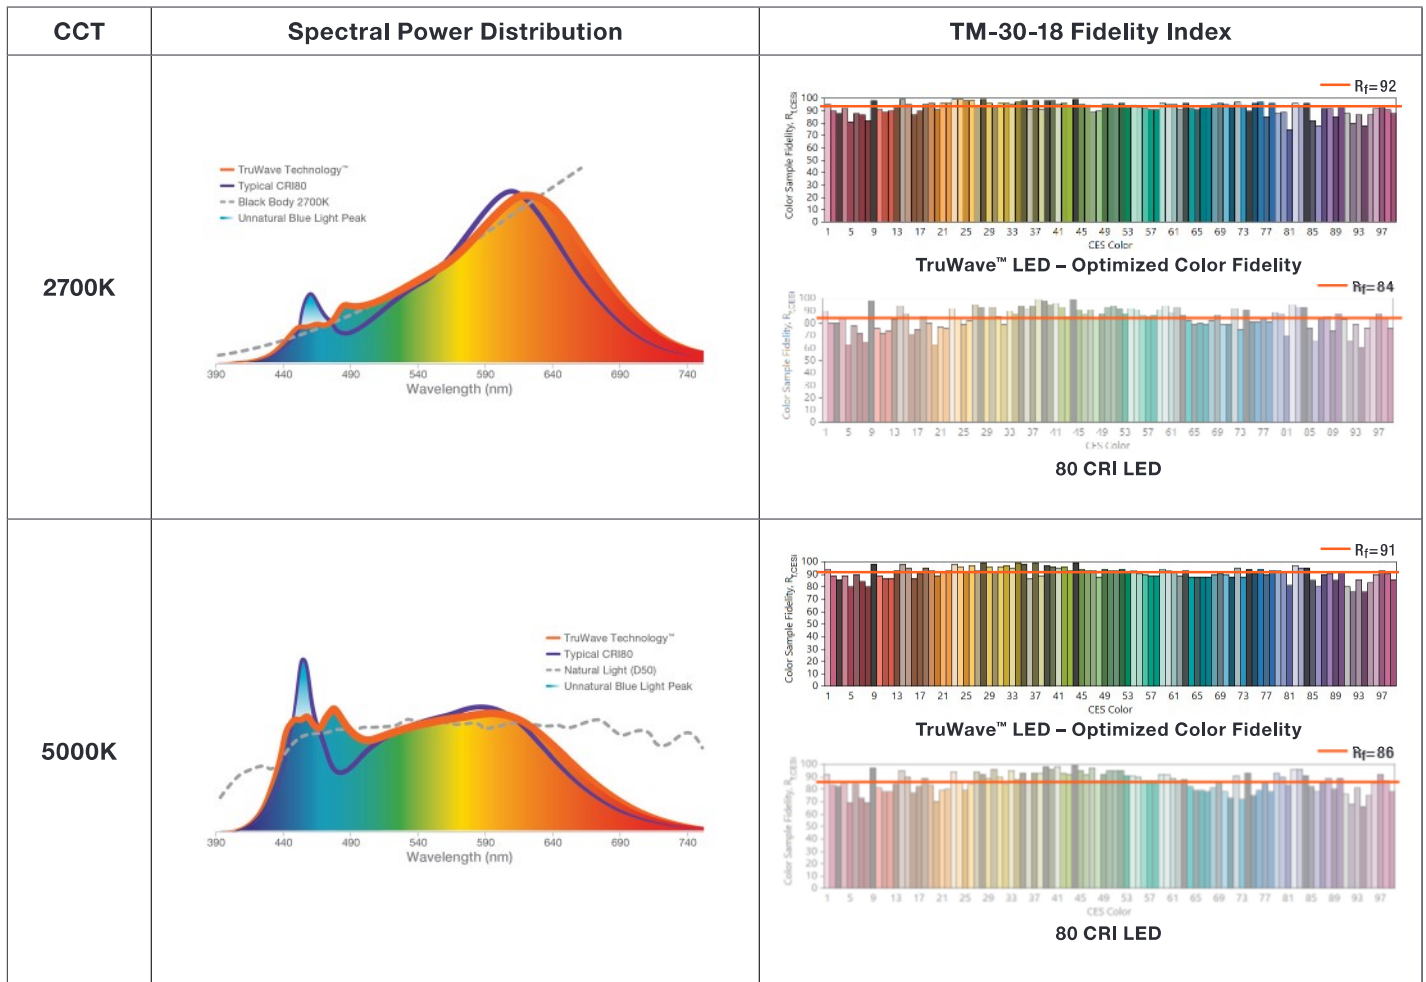

Color Quality Comparison

LEDVANCE LLC
200 Ballardvale Street
Wilmington, MA 01887 USA
Phone 1-800-LIGHTBULB (1-800-544-4828)
www.sylvania.com

SYLVANIA and LEDVANCE are registered trademarks.
All other trademarks are those of their respective owners.
Licensee of product trademark SYLVANIA in general lighting.
Specifications subject to change without notice.

/sylvania /sylvania