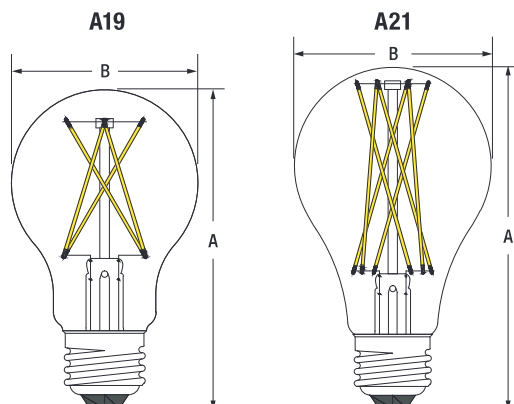

## Ordering Guide

LED	XX	AXX	DIM	XX	9	XX	13Y	TL	RPX
LED	Wattage 5.5 = 5.5 Watts 8 = 8 Watts 11 = 11 Watts 13 = 13 Watts	Lamp Type A19, A21	DIM = Dimmable	Bulb Finish CL = Clear 0 = Omnidirectional	CRI 9 = 90	Color Temperature 27 = 2700K 50 = 5000K	Lamp Life 13Y = 13 Year Life	TL = Natural with TruWave Technology™	RP = Retail Pack RP4 = 4PK Retail

## Physical Information

	(A) Height inches (mm)	(B) Diameter inches (mm)
A19	4.05 (103)	2.36 (60)
A21	4.57 (116)	2.64 (67)