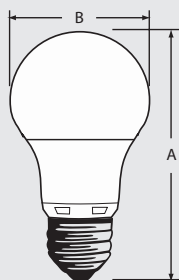

Specification Data

Catalog #	Type
Project	
Comments	
Prepared by	

Ordering Information

Item Number	Ordering Abbreviation	Wattage (W)	Base Type	Replaces	Input Voltage (V)	CCT	Typical Lumens (lm)	CRI	Bulb Finish	Average Rated Life (hrs.)	ENERGY STAR®
74955	LED4.5A19/F/827/10YV/RP4	4.5	Medium	40W	120	2700K	450	80	Frosted	11,000	No
74956	LED4.5A19/F/827/10YV/RP	4.5	Medium	40W	120	2700K	450	80	Frosted	11,000	No
TBD	LED4.5A19/F/850/10YV/RP4	4.5	Medium	40W	120	5000K	450	80	Frosted	11,000	No
TBD	LED4.5A19/F/850/10YV/RP	4.5	Medium	40W	120	5000K	450	80	Frosted	11,000	No
74957	LED6.5A19/F/827/10YV/RP4	6.5	Medium	60W	120	2700K	800	80	Frosted	11,000	No
74958	LED6.5A19/F/827/10YV/RP	6.5	Medium	60W	120	2700K	800	80	Frosted	11,000	No
TBD	LED6.5A19/F/850/10YV/RP4	6.5	Medium	60W	120	5000K	800	80	Frosted	11,000	No
TBD	LED6.5A19/F/850/10YV/RP	6.5	Medium	60W	120	5000K	800	80	Frosted	11,000	No
74959	LED9A19/F/827/10YV/RP4	9	Medium	75W	120	2700K	1100	80	Frosted	11,000	No
74960	LED9A19/F/827/10YV/RP	9	Medium	75W	120	2700K	1100	80	Frosted	11,000	No
TBD	LED9A19/F/850/10YV/RP4	9	Medium	75W	120	5000K	1100	80	Frosted	11,000	No
TBD	LED9A19/F/850/10YV/RP	9	Medium	75W	120	5000K	1100	80	Frosted	11,000	No
74961	LED11A21/F/827/10YV/RP4	11	Medium	100W	120	2700K	1600	80	Frosted	11,000	No
74962	LED11A21/F/827/10YV/RP	11	Medium	100W	120	2700K	1600	80	Frosted	11,000	No
TBD	LED11A21/F/850/10YV/RP4	11	Medium	100W	120	5000K	1600	80	Frosted	11,000	No
TBD	LED11A21/F/850/10YV/RP	11	Medium	100W	120	5000K	1600	80	Frosted	11,000	No

Ordering Guide

LED	4.5	A19	/	F	/	8	30	/	10YV	/	RP4
LED	Wattage	Lamp Type		Frosted		CRI	CCT		11,000 hours life		Retail Pack

Lamp Dimensions

	(A) MOL inches (mm)	(B) Diameter inches (mm)
LED4.5A19	4.4 (112)	2.36 (60)
LED6.5A19	4.4 (112)	2.36 (60)
LED9A19	4.3 (109)	2.36 (60)
LED11A21	5.7 (131.4)	2.56 (65)