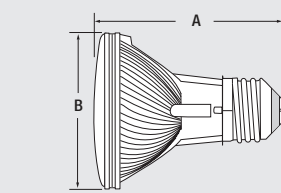

PAR30 LN

Double Life & Contractor Series LED PAR Lamps

Lamps	(A) MOL inches	(B) Diameter inches
PAR20	3.25	2.5
PAR30LN	4.69	3.75
PAR38	5.3	4.75

PAR20