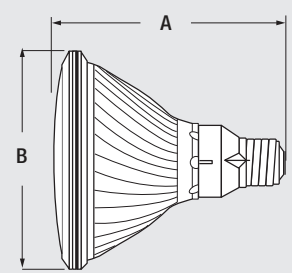

## Lamp Dimensions

ULTRA LED A-line Lamps				
	<b>(A)</b> MOL inches (mm)	<b>(B)</b> Diameter inches (mm)		
LED4.5A19	4.3 (109)	2.36 (60)	A19	A21
LED6.5A19	4.3 (109)	2.36 (60)		
LED6.9A19	4.3 (109)	2.36 (60)		
LED9A21	5.17 (131)	2.56 (65)		
LED11A21	5.17 (131)	2.56 (65)		
Contractor Series LED A-line Lamps				
	<b>(A)</b> MOL inches (mm)	<b>(B)</b> Diameter inches (mm)		
LED4.5A19	4.3 (109)	2.36 (60)	A19	A21
LED6.5A19	4.3 (109)	2.36 (60)		
LED9A19	4.3 (109)	2.36 (60)		
LED11A21	5.17 (131)	2.56 (65)		

## Lamp Dimensions (continued)

### Contractor Series LED BR30 Lamps

Lamps	(A) MOL inches	(B) Diameter inches
LED7.5BR30	5.20	3.69

### Double Life & Contractor Series LED PAR Lamps

Lamps	(A) MOL inches	(B) Diameter inches
PAR20	3.25	2.5
PAR30LN	4.69	3.75
PAR38	5.3	4.75

PAR20

PAR30 LN

PAR38

LEDVANCE LLC  
 200 Ballardvale Street  
 Wilmington, MA 01887 USA  
 Phone 1-800-LIGHTBULB (1-800-544-4828)  
[www.sylvania.com](http://www.sylvania.com)