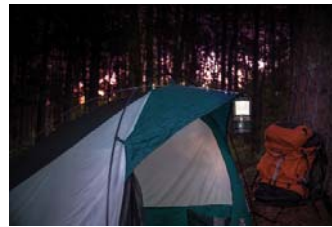

Incorporated D-rings on top and bottom of lantern to hang it in either inverted or upright positions.