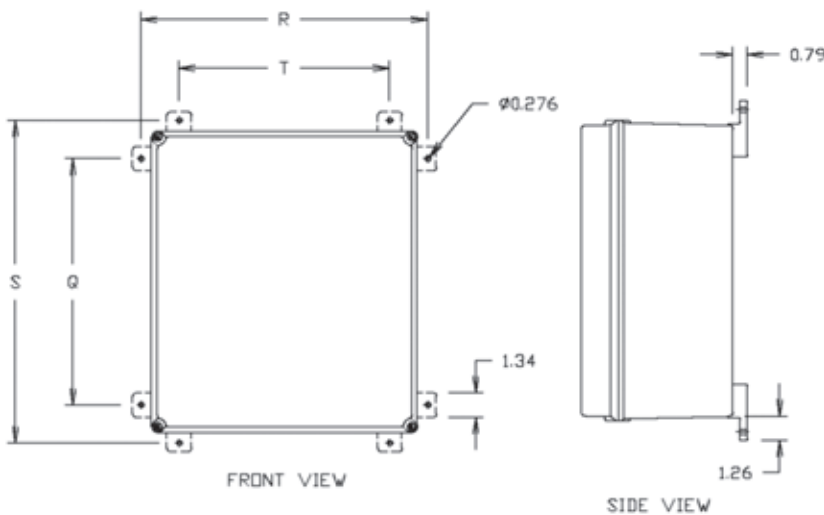

DuraBoxx® DL Series Optional Mounting

USED WITH MODEL NO.	MOUNTING Q X R	MOUNTING S X T	MTG FOOT KIT NO.
DL18127W	12.66 x 11.34 (321 x 288)	N/A	DLMTGKIT
DL18168W	13.53 x 15.73 (344 x 400)	17.70 x 11.56 (450 x 294)	DLMTGKIT
DL24168W	20.63 x 17.70 (524 x 450)	24.80 x 13.53 (630 x 344)	DLMTGKIT

Caution: Metric units are for reference; do not convert