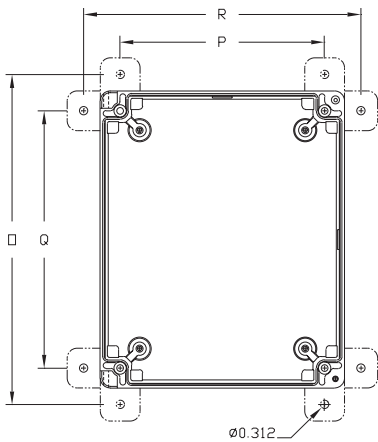

Enclosure Specific Accessories – Mounting Feet

Classic Series Mounting Feet

Mounting Feet
CLMTGFKIT

Classic Series Mounting Feet Dimensions

SIZE	O	P	Q	R
707	8.46 (215)	5.71 (145)	5.71 (145)	8.46 (215)
907	10.46 (266)	5.71 (145)	7.71 (196)	8.46 (215)
1109	12.46 (316)	7.71 (196)	9.71 (247)	10.46 (266)
1311	14.46 (367)	9.71 (247)	11.71 (297)	12.46 (316)
1513	16.46 (418)	11.71 (297)	13.71 (348)	14.46 (367)