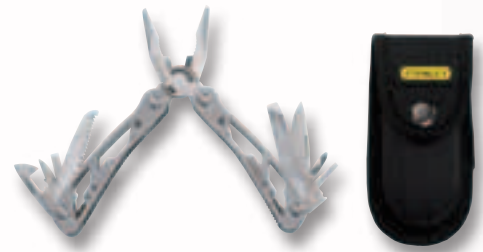

Utility Blade Safety Knife

- Spring-loaded auto-retracting blade – helps reduce the chance of lacerations and puncture wounds
- Reversible for left- or right-handed use
- Easy blade change – no tools needed
- Supplied with 1 blade

SKU #	LENGTH		BOX QTY	CARTON QTY	UPC
	IN.	MM			
10-785	5	127	6	36	076174107852

Hobby Knife

- Precision hobby knife available with a strong, yet lightweight aluminum body
- Great for home, office, studio or workshop
- Positive metal barrel blade locks
- Works with standard hobby and craft blades

SKU #	LENGTH		BOX QTY	CARTON QTY	UPC
	IN.	MM			
10-401	5	127	5	50	076174104011

12 in 1 Multi-Tool

- Stainless-steel construction
- High-quality nylon holster

SKU #	TOOLS INCLUDED	LENGTH		BOX QTY	CARTON QTY	UPC
		IN.	MM			
84-519K	Long nose pliers Curve jaw pliers Wire cutter Saw Phillips® screwdriver Standard screwdrivers (1/4", 5/16", 1/8") Small knife Large knife Bottle opener File	6-1/2	165	3	12	076174845198