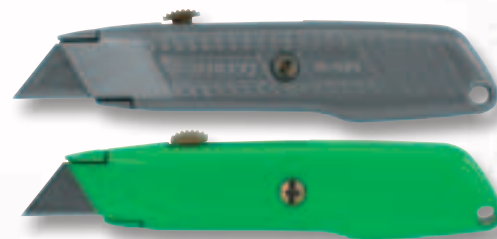

SKU #	DESCRIPTION	LENGTH		BOX QTY	CARTON QTY	UPC
		IN.	MM			
10-079	Standard	5-7/8	150	6	36	076174100792
10-179	High-Visibility	5-7/8	150	6	36	076174101799