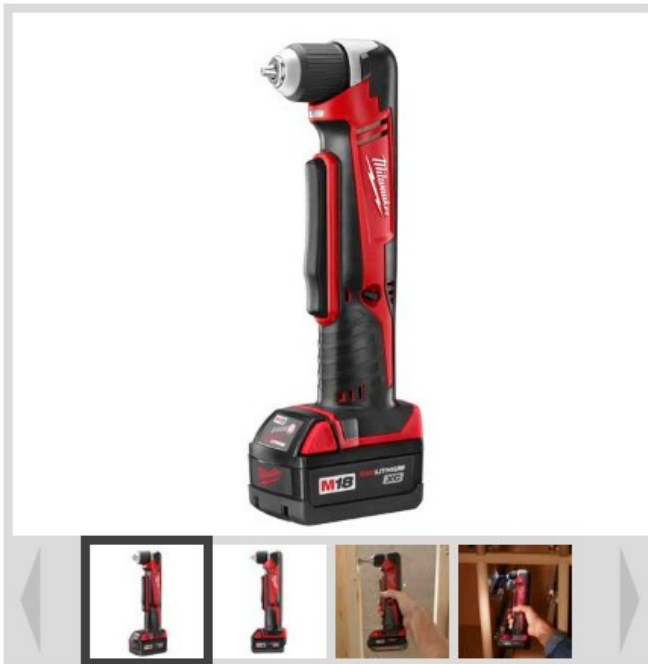

# M18™ Cordless LITHIUM-ION Right Angle Drill 2615-21

[PRINT](#)

998

3390

4481

 Be the first to [Write a Review](#)

The combination of a 3.75" total head length and an integrated Electronic Clutch make the M18™ Cordless LITHIUM-ION Right Angle Drill the most compact 18V Right Angle Drill Driver in the industry. A 3/8" Single Sleeve Keyless Chuck, extended multi-position trigger and up to 150 in-lbs of torque provide versatility, ease of use and power that is unmatched.

### Includes

- 2615-20 M18™ Cordless LITHIUM-ION Right Angle Drill
- (1) M18™ XC RED LITHIUM™ Battery Pack
- 1 Hour Charger
- Carrying Case

[FIND RETAILERS](#)

## FEATURES

- 3.75" Head Length - Great for working in tight spaces
- 3/8" Single Sleeve Ratcheting Chuck - maximum versatility and grip
- Electronic Clutch - 11 settings + drill mode for complete control in fastening applications
- Extended Multi-Position Handle - Provides convenience and versatility
- Built In LED's - Illuminates work surface and indicates clutch out

## SPECIFICATIONS

Voltage	18V
No Load Speed	0-1500
Torque	125 in-lbs
Chuck Type	3/8" Single Sleeve Ratcheting
Trigger	Multi-Position
LED Light	Yes
Battery	M18™ XC RED LITHIUM™ Battery
No of Batteries Included	1
Charge Time	1 hour
Tool Width	3.75"
Tool Height	11.25"
Tool Weight	4.25 lbs
Shipping Weight	8.16 lbs