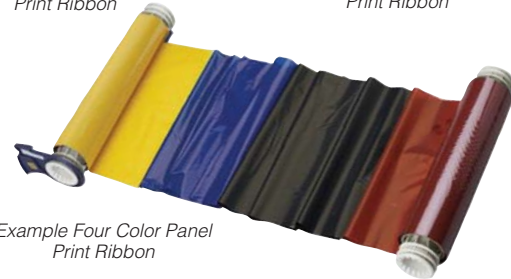

## BBP®85 Printer Ribbons

- Choose from a variety of heavy-duty, smear-proof ribbons, including single color and multi-color paneled ribbons. These ribbons are uniquely designed with memory cells that communicate information to the BBP®85 printer.

### Single Color Print Ribbons

Catalog #	Color	Size Inch (mm)	Length Inch (mm)
13511	Black	6.250 (158.0)	200 ft. (60.9 m)
13510	Black	8.800 (224.0)	200 ft. (60.9 m)
13513	White	6.250 (158.0)	200 ft. (60.9 m)
13512	White	8.800 (224.0)	200 ft. (60.9 m)
13595	Red	6.250 (158.0)	200 ft. (60.9 m)
13514	Red	8.800 (224.0)	200 ft. (60.9 m)
13596	Blue	6.250 (158.0)	200 ft. (60.9 m)
13515	Blue	8.800 (224.0)	200 ft. (60.9 m)
13597	Green	6.250 (158.0)	200 ft. (60.9 m)
13516	Green	8.800 (224.0)	200 ft. (60.9 m)
13598	Magenta	6.250 (158.0)	200 ft. (60.9 m)
13517	Magenta	8.800 (224.0)	200 ft. (60.9 m)
13599	Yellow	6.250 (158.0)	200 ft. (60.9 m)
13518	Yellow	8.800 (224.0)	200 ft. (60.9 m)
13600	Orange	6.250 (158.0)	200 ft. (60.9 m)
13519	Orange	8.800 (224.0)	200 ft. (60.9 m)

Example Single Color Print Ribbon

Example Two Color Panel Print Ribbon

Example Four Color Panel Print Ribbon