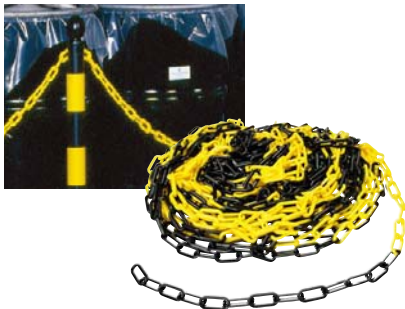

Barricades

BradyID.com/s35

BradyLink® Warning Post System

- Portable, non-rusting posts & chain for designating restricted areas or to guide foot and forklift traffic pathways
- Made of colorful polystyrene and polyethylene and are a decorative alternative to metal posts
- Non-conductive so can be safely used in electrically hazardous areas. Hollow base can be filled for a more stable application
- Not intended to support heavy weight

BradyLink Posts

- Includes base, top and c-hook for each post
- Small with Flat Base: 2.5" dia. post; 40" tall; 14" dia. base
- Large with Dome Base: 3" dia. post; 41" tall; 16" dia. base

Small with Flat Base
40" tall; 2.5" dia. post; 14" dia. base

Includes base, top and c-hook for each post.

Large with Dome Base
41" tall; 3" dia. post; 16" dia. base

Color		1 pack	6 pack
Standard Solid Color			
Black	Large	92116	92119
Yellow	Large	92118	92121
White	Large	92117	92120
Non-Reflective Striped			
Blk/Ylw Striped	Large	92122	92123
Ylw/Mag Striped	Large	92126	92127
Reflective Striped			
Blk/Ylw Striped	Large	-	92125

Includes base, top and c-hook for each post.

Facility Marking Tape

BradyLink Chain

- Polyethylene chain for indoor use only
- Link design prevents kinking

Catalog #	1.5" x 100'	2" x 100'	3" x 100'
Yellow	78234	78238	37860
Black/Yellow	-	78254	37864
White	78235	78239	37861
Black	-	78268	-
Orange	-	78241	-
Yellow/Magenta	-	-	37865