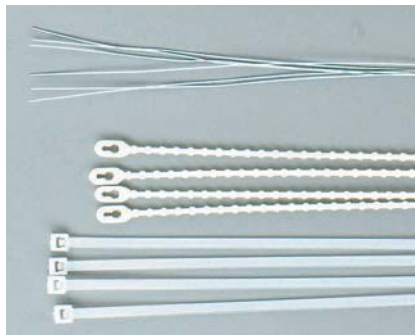

Tag Fasteners

- Three fastener styles available to meet every application
- Nylon fasteners meet OSHA requirements for attaching tagout devices

Catalog #	Description	Qty.
81760	12" 26 Gauge Wire	100
81761	8" Reusable Beaded Ties	100
81762	7" Nylon Fasteners	100