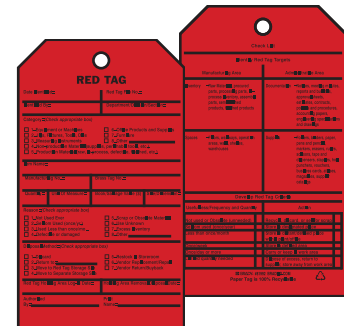

81992	7" x 4"	B-853	10/pk