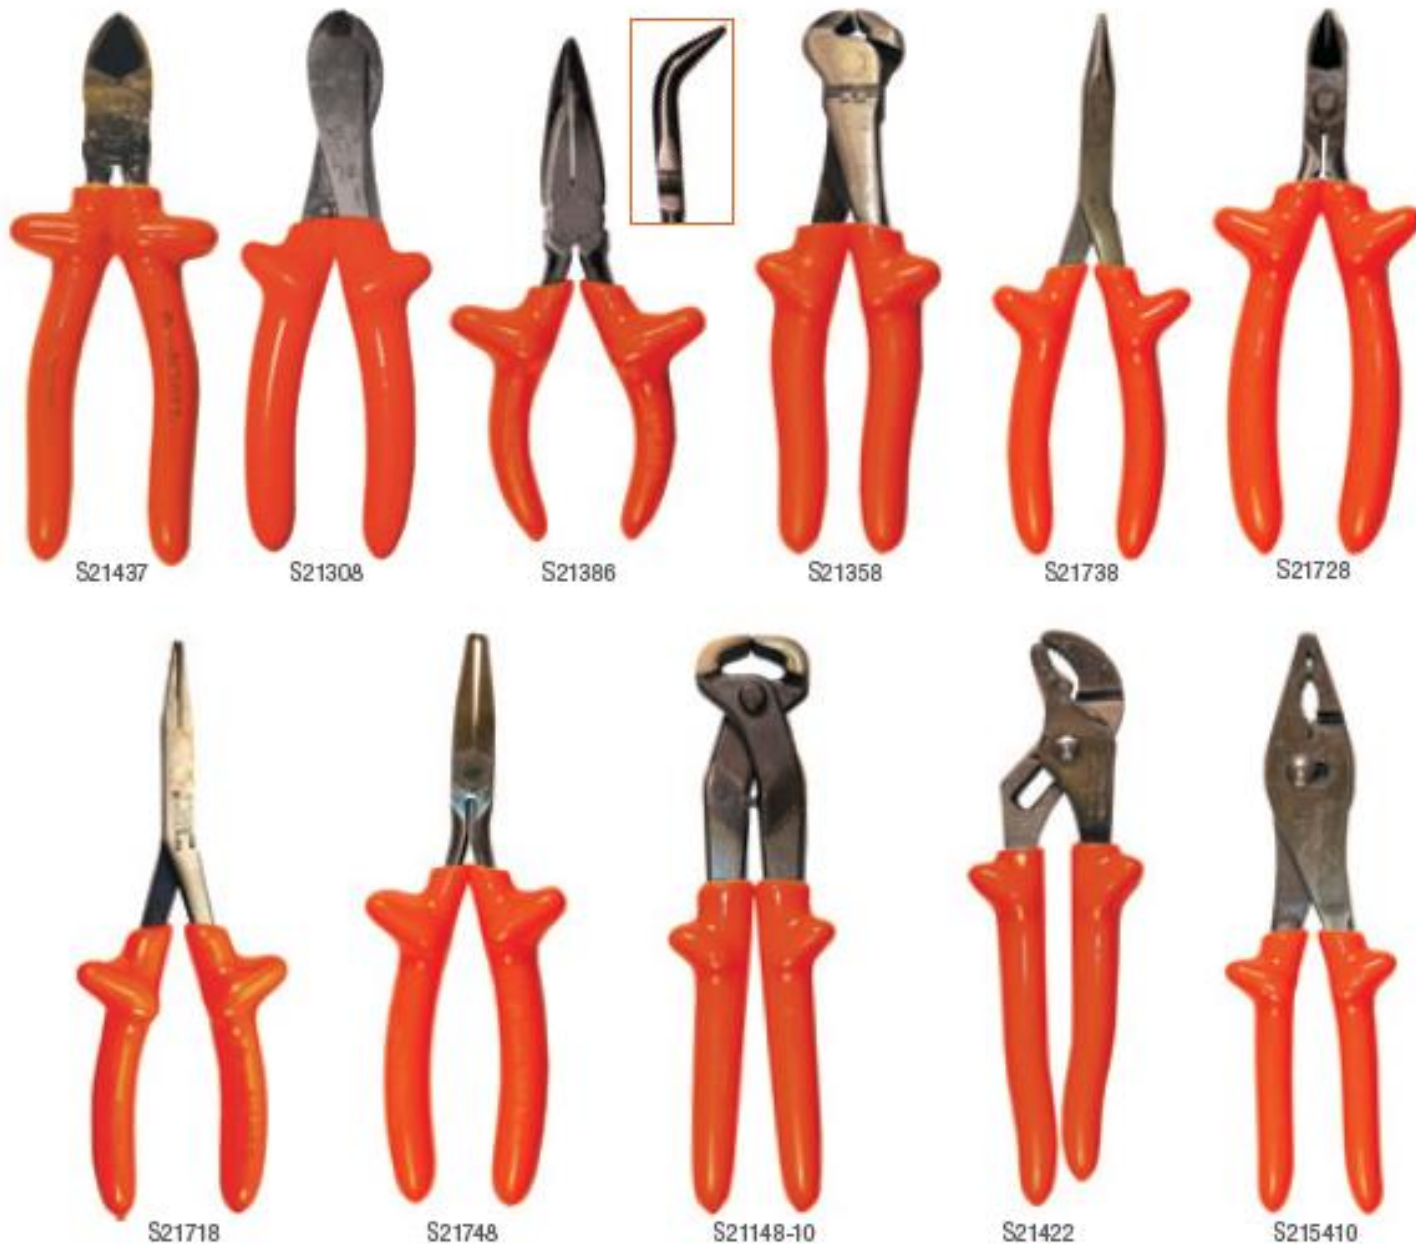

PLIERS

CUTTING PLIERS, BOX JOINT

CAT. NO.	DESCRIPTION
S21435	5" Box joint
S21435S	5" Box joint w/ spring
S21436	6" Box joint
S21436S	6" Box joint w/ spring
S21437	7" Box joint

BENT NEEDLE NOSE PLIERS

CAT. NO.	DESCRIPTION
S2149	4-1/2"
S21386	5-1/2" Without side cutter

END CUTTING PLIERS

CAT. NO.	DESCRIPTION
S21356	6"
S21357	7"
S21358	8"

LONG REACH PLIERS

CAT. NO.	DESCRIPTION
S21728	7-1/2" Diagonal cutter
S21738	8"

FLAT NOSE PLIERS

CAT. NO.	DESCRIPTION
S2144	4-3/4"
S21D305-6	6"
S21718	Long reach 8"

LONG REACH END CUTTER

CAT. NO.	DESCRIPTION
S21748	8"

SHORT NOSE PLIERS

CAT. NO.	DESCRIPTION
S21308	8" Shearing

END CUTTING NIPPERS

CAT. NO.	DESCRIPTION
S21148-10	10"
S21148-14	14"

V GROOVE PLIERS

CAT. NO.	DESCRIPTION
S21422	9-1/2", 1-1/2" Capacity
S21442	12", 2-1/4" Capacity

HEAVY DUTY SLIP JOINT PLIERS

CAT. NO.	DESCRIPTION
S21546	6" With cutting shear
S21537	7" With fine side cutter
S21548	8" With cutting shear
S215410	Pliers hose clamp slip joint 10" with cutting shear