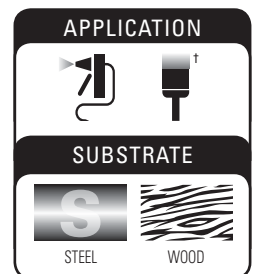

### 769® DAMP PROOF RED PRIMER **VOC <420**

Designed for extreme rust-producing conditions.

- **Minimizes prep time — apply direct-to-rust**
- Superior adhesion to sound, rusted metal
- Protects against further rust and corrosion
- Can be exposed up to one year without topcoating
- Meets USDA requirements for incidental food contact

#### COLORS

 **7086402** Gray

 **678402** Red

### HIGH SOLIDS, QUICK DRY LOW VOC PRIMERS

**VOC <340**

Excellent for general maintenance, transportation and shop applications.

- Features 60% high solids content for better coverage
- Tack-free in 30-60 minutes when spray applied
- Can be exposed up to 6 months without topcoating
- Meets USDA requirements for incidental food contact

#### COLORS

 **2082402** Light Gray

 **2068402** Red

† Touch-ups only

††Not available in Minnesota.