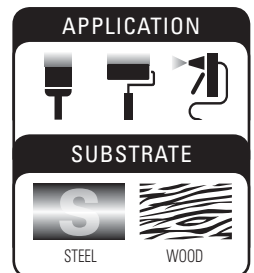

COLORS

7069402 Red

ZINC CHROMATE PRIMERS

VOC <450

General purpose rust-inhibitor that provides maximum corrosion protection through use of rust inhibitive pigments.

- Meets USDA requirements for incidental food contact

COLORS

960402 Yellow††

X60402 Red††

QUICK DRY PRIMERS

VOC <450

Fast-drying primers that are excellent for general maintenance and shop coat applications.

- Tack-free in 30-60 minutes when spray applied
- Can be exposed up to 6 months without topcoating
- Meets USDA requirements for incidental food contact

COLORS

7086402 Gray

678402 Red

HIGH SOLIDS, QUICK DRY LOW VOC PRIMERS

VOC <340

Excellent for general maintenance, transportation and shop applications.

- Features 60% high solids content for better coverage
- Tack-free in 30-60 minutes when spray applied
- Can be exposed up to 6 months without topcoating
- Meets USDA requirements for incidental food contact