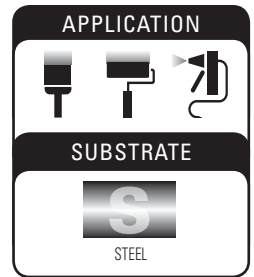

7400 SYSTEM 450 VOC DTM ALKYD ENAMEL PRIMERS

769® DAMP PROOF RED PRIMER **VOC <420**

Designed for extreme rust-producing conditions.

- **Minimizes prep time — apply direct-to-rust**
- Superior adhesion to sound, rusted metal
- Protects against further rust and corrosion
- Can be exposed up to one year without topcoating
- Meets USDA requirements for incidental food contact

COLORS

769402 Red

Covers: 230-390 sq. ft./gal.

HEAVY DUTY RUST INHIBITIVE PRIMERS

VOC <340

Special high solids alkyd primers for higher film build for use under severe rust-producing conditions.

- Meets USDA requirements for incidental food contact

COLORS

1060402 Gray

1069402 Red

SHOP COAT PRIMER

VOC <450

Quick drying primer that is great for production operations.

- Tack-free in 15-30 minutes when spray applied
- Meets USDA requirements for incidental food contact