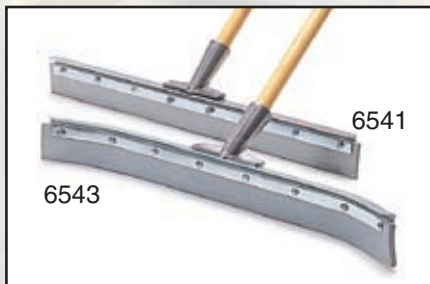

*Handles sold separately.

Wash Brushes

Available in flagged synthetic fibers to help avoid scratching delicate surfaces or in natural tampico for absorbing cleaning solution. Plastic blocks will not split or delaminate.

Dust Pans

Heavy duty plastic dust pans come in extra large sizes to hold ample amounts of dirt and debris.

Floor Squeegees

*Handles sold separately.

Heavy-duty zinc plated frame with built-in scraper resists corrosion. Gum rubber blades are easily replaced. Available in straight and curved versions.

Handles

Lacquered or sanded handles available in 60" (152.4 cm) and 54" (137.2 cm) lengths for both threaded and tapered versions. Threaded self-locking handle retains its hold on floor sweep blocks.

Rubbermaid® Brooms & Brushes