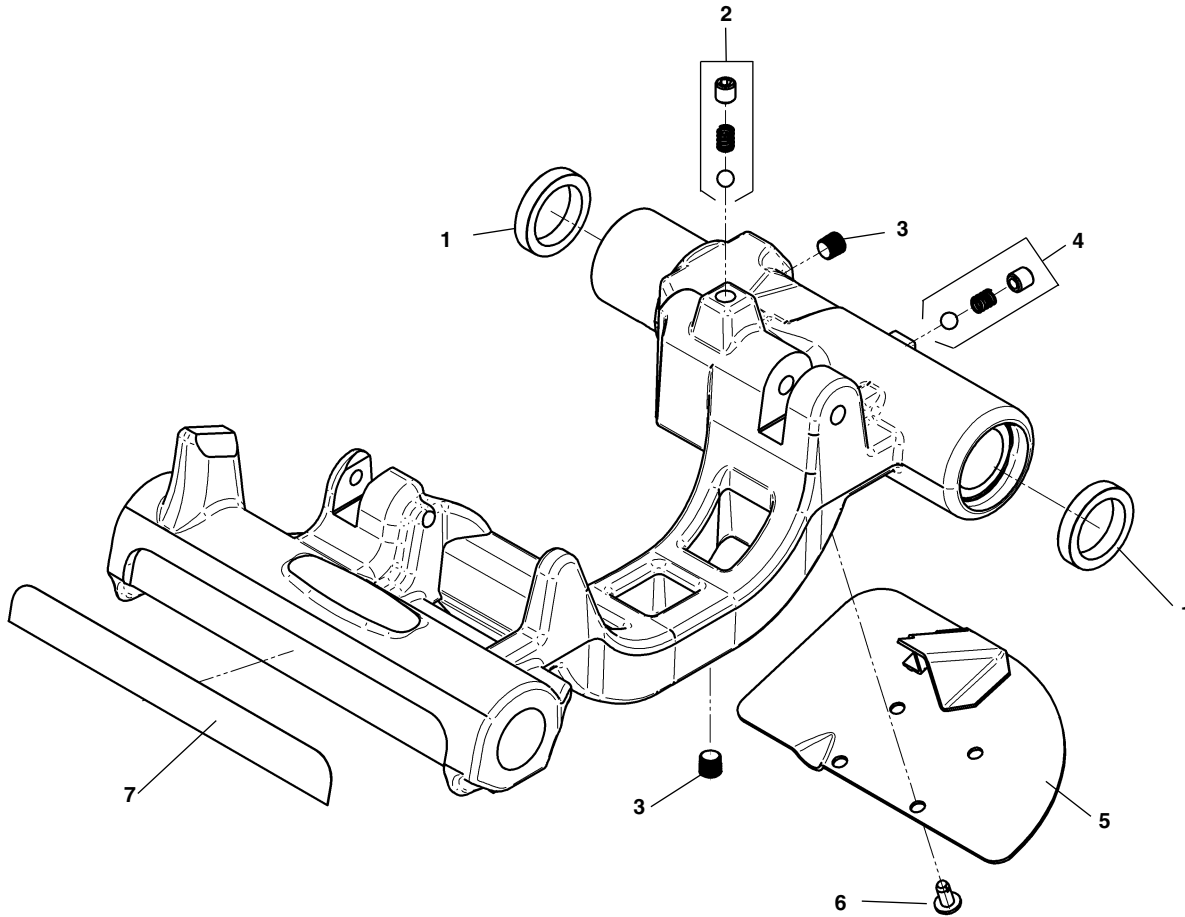

Carriage

**NOTE: Order parts by Catalog Number only.
DO NOT order by Reference Number.**

Ref. No.	Catalog No.	Description
—	94357	Carriage Assembly
1	46720	Oil Seal
2	46810	Die Head Detente
3	46815	Pipe Plug, 1/8" NPT (2)
4	35307	Pressure Relief Set
5	45195	Drip Tray
6	46270	Screw, 1/4" - 20 x 1/2" (4)
7	46370	Length Gauge