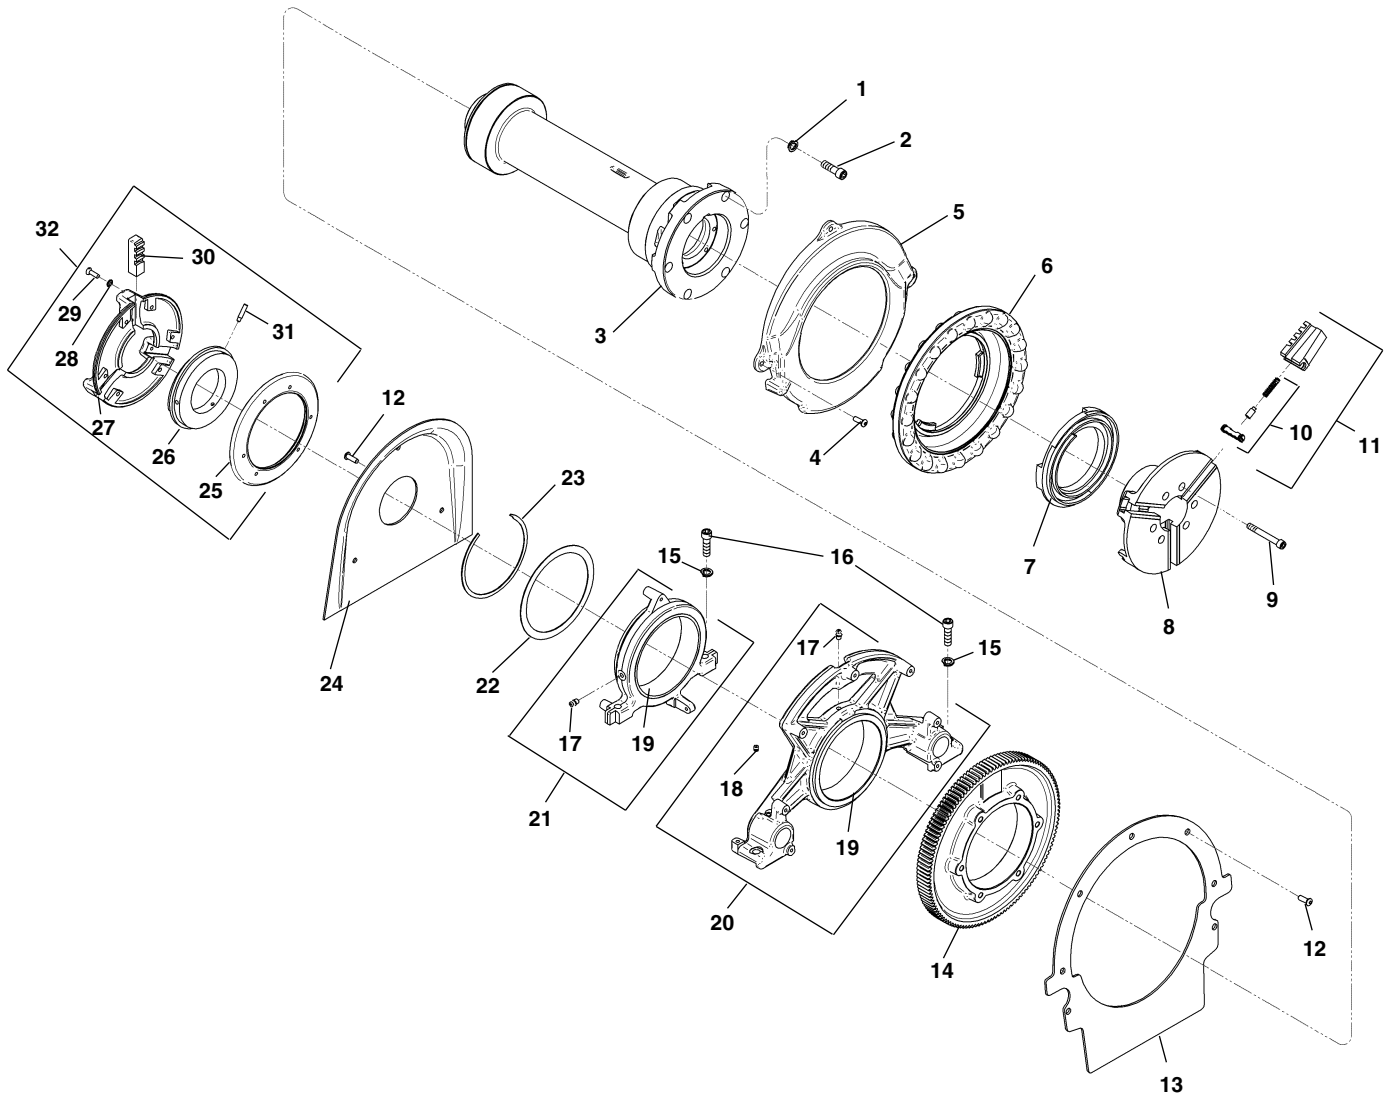

Drive Shaft Assembly

NOTE: Order parts by Catalog Number only.
DO NOT order by Reference Number.

Ref. No.	Catalog No.	Description	Ref. No.	Catalog No.	Description
1	40930	Washer, Lock 3/8"	18	40910	Set Screw 1/4" - 20 x 3/4" (4)
2	46475	Screw, Soc. Hd. 3/8" - 16 x 1 1/4"	19	93957	Spindle Bearing (2)
3	96427	Drive Shaft	20	94027	Front Bracket Assembly
4	94332	Screw, Button Head 1/4" - 20 x 3/4" (9)	21	94037	Rear Bracket Assembly
5	96407	Front Cover	22	94392	Thrust Washer
6	96422	Handwheel	23	94397	Retaining Ring
7	43450	Scroll	24	96487	Rear Cover
8	43525	Chuck Cap	25	43740	Back Plate
9	45295	Screw, 5/16" - 18 x 2 3/4" (6)		19356	Back Plate - Europe
10	44715	Insert Set	26	44095	Scroll
11	44090	Front Jaw (4)	27	43735	Centering Head
12	94337	Screw, Button Head 1/4" - 20 x 3/8" (7)		19346	Centering Head - Europe
13	94072	Front Plate	28	40270	Lock Washer (6)
14	96417	Drive Gear	29	46790	Screw, #12-24 x 3/4" (6)
15	40930	Washer, Lock 3/8" (4)	30	46500	Centering Jaw (3)
16	46745	Screw, 3/8" - 16 x 1 1/4" (4)	31	45260	Step Pin (3)
17	46860	Grease Fitting (2)	32	44165	Centering Head Assembly